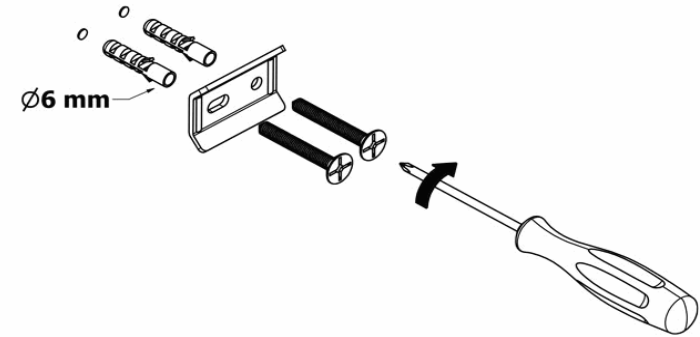

Product Description

Line: Iconic
Type: Toilet Roll Holder
Code: 26756
Metal: Brass

Product Photo

Mounting Instructions

1

2

3

Technical Sheet

KATSIERIS BROS S.A.

Industry Bathroom accessories, Design & Manufacturing, Koropi Industrial Region, Loc: Poka 194 00, Koropi P.O. 27. Athens-Greece T:+30 210 6627 500
info@sanco.gr, www.sanco.gr

Environmental Management System
EAOT EN ISO 14001:2004
Cert. No 144/1/2010