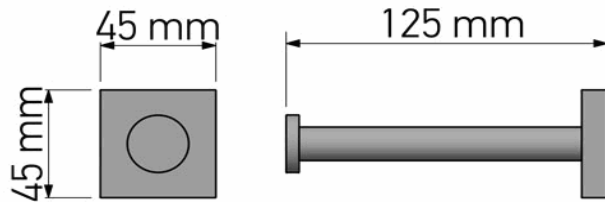

Technical Sheet

KATSIERIS BROS S.A.

Industry Bathroom accessories, Design & Manufacturing, Koropi Industrial Region, Loc: Poka 194 00, Koropi P.O. 27. Athens-Greece T:+30 210 6627 500
info@sanco.gr, www.sanco.gr

Environmental Management System
EAOT EN ISO 14001:2004
Cert. No 144/1/2010