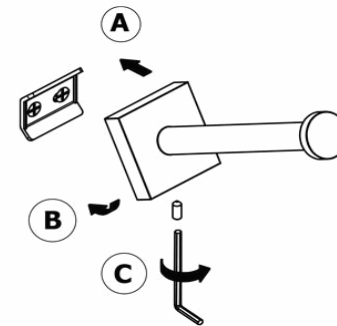

Product Description

Line: Iconic
Type: Toilet Roll Holder
Code: 26756
Metal: Brass

Product Photo

Mounting Instructions

1

2

3

Technical Sheet

KATSIERIS BROS S.A.

Industry Bathroom accessories, Design & Manufacturing, Koropi Industrial Region, Loc: Poka 194 00, Koropi P.O. 27. Athens-Greece T:+30 210 6627 500
info@sanco.gr, www.sanco.gr

Environmental Management System
EAOT EN ISO 14001:2004
Cert. No 144/1/2010