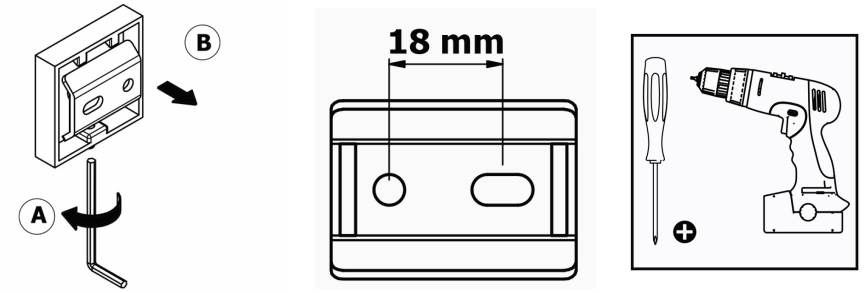

Product Description

Line: Iconic
Type: Toilet Roll Holder
Code: 26756
Metal: Brass

Product Photo

Mounting Instructions

1

2