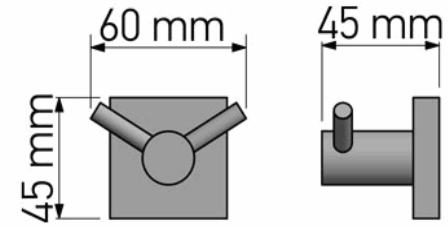

Product Description

Line : Iconic
Type : Double Bath Robe Hook
Code : 26748

Technical Sheet

Finishing : Chrome
Metal : Brass

KATSIERIS BROS S.A.

Industry Bathroom accessories, Design & Manufacturing, Koropi Industrial Region, Loc: Poka 194 00, Koropi P.O. 27. Athens-Greece T:+30 210 6627 500, F:+30 210 6626 830
info@sanco.gr, www.sanco.gr

Environmental Management System
EAOT EN ISO 14001:2004
Cert. No 144/1/2010