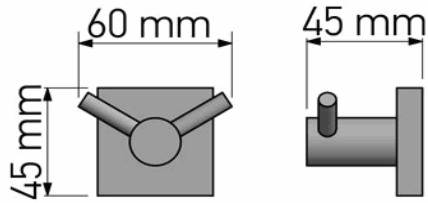

Technical Sheet

KATSIERIS BROS S.A.

Industry Bathroom accessories, Design & Manufacturing, Koropi Industrial Region, Loc: Poka 194 00, Koropi P.O. 27. Athens-Greece T:+30 210 6627 500
info@sanco.gr, www.sanco.gr