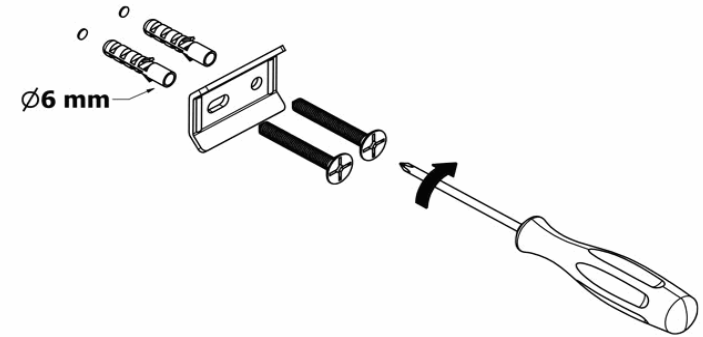

Product Description

Line: Iconic
Type: Double Bath Robe Hook
Code: 26748
Metal: Brass

Product Photo

Mounting Instructions

1

2

3

Technical Sheet

KATSIERIS BROS S.A.

Industry Bathroom accessories, Design & Manufacturing, Koropi Industrial Region, Loc: Poka 194 00, Koropi P.O. 27. Athens-Greece T:+30 210 6627 500
info@sanco.gr, www.sanco.gr