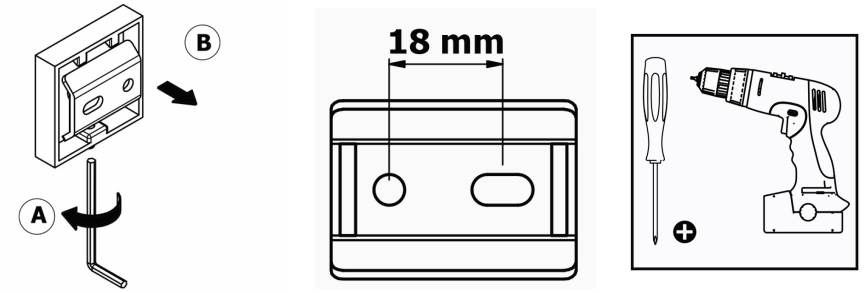

Product Description

Line: Iconic
Type: Double Bath Robe Hook
Code: 26748
Metal: Brass

Product Photo

Mounting Instructions

1

2