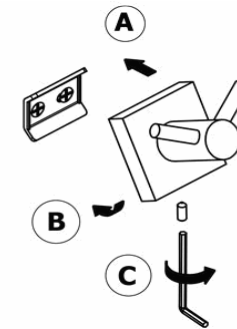

Product Description

Line: Iconic
Type: Double Bath Robe Hook
Code: 26748
Metal: Brass

Product Photo

Mounting Instructions

1

2

3

Technical Sheet

KATSIERIS BROS S.A.

Industry Bathroom accessories, Design & Manufacturing, Koropi Industrial Region, Loc: Poka 194 00, Koropi P.O. 27. Athens-Greece T:+30 210 6627 500
info@sanco.gr, www.sanco.gr