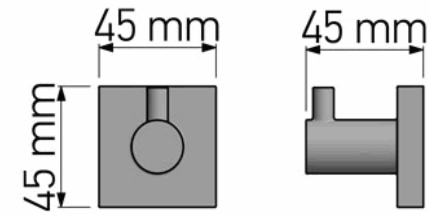

Product Description

Line : Iconic
Type : Single Bath Robe Hook
Code : 26728

Technical Sheet

Finishing : Chrome
Metal : Brass

KATSIERIS BROS S.A.

Industry Bathroom accessories, Design & Manufacturing, Koropi Industrial Region, Loc: Poka 194 00, Koropi P.O. 27. Athens-Greece T:+30 210 6627 500, F:+30 210 6626 830
info@sanco.gr, www.sanco.gr

Environmental Management System
EAOT EN ISO 14001:2004
Cert. No 144/Π/2010