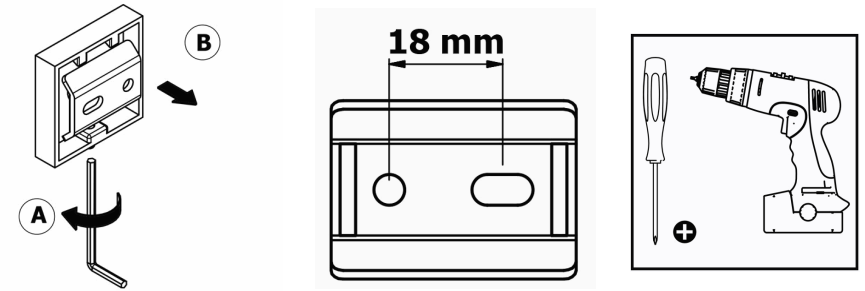

Product Description

Line: Iconic
Type: Single Bath Robe Hook
Code: 26728
Metal: Brass

Product Photo

Mounting Instructions

1

2