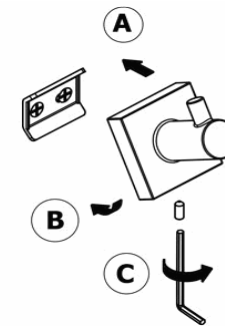

Product Description

Line: Iconic
Type: Single Bath Robe Hook
Code: 26728
Metal: Brass

Product Photo

Mounting Instructions

1

2

3

Technical Sheet

KATSIERIS BROS S.A.

Industry Bathroom accessories, Design & Manufacturing, Koropi Industrial Region, Loc: Poka 194 00, Koropi P.O. 27. Athens-Greece T:+30 210 6627 500
info@sanco.gr, www.sanco.gr

Environmental Management System
EAOT EN ISO 14001:2004
Cert. No 144/1/2010