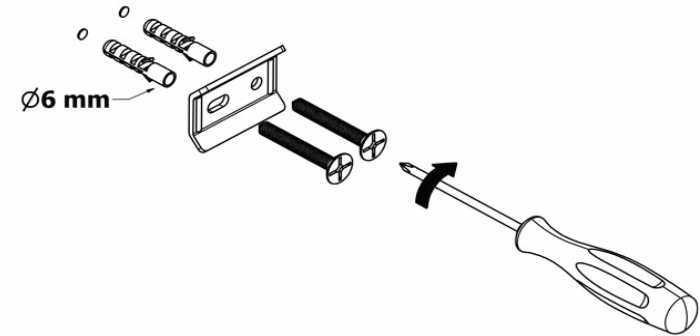

Product Description

Line: Iconic
Type: Single Bath Robe Hook
Code: 26728
Metal: Brass

Product Photo

Mounting Instructions

1

2

3

Technical Sheet

KATSIERIS BROS S.A.

Industry Bathroom accessories, Design & Manufacturing, Koropi Industrial Region, Loc: Poka 194 00, Koropi P.O. 27. Athens-Greece T:+30 210 6627 500
info@sanco.gr, www.sanco.gr

Environmental Management System
EAOT EN ISO 14001:2004
Cert. No 144/1/2010