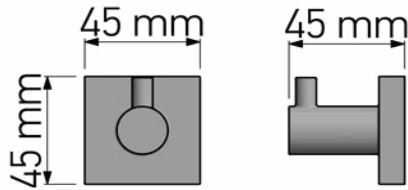

Technical Sheet

KATSIERIS BROS S.A.

Industry Bathroom accessories, Design & Manufacturing, Koropi Industrial Region, Loc: Poka 194 00, Koropi P.O. 27. Athens-Greece T:+30 210 6627 500
info@sanco.gr, www.sanco.gr

Environmental Management System
EAOT EN ISO 14001:2004
Cert. No 144/1/2010