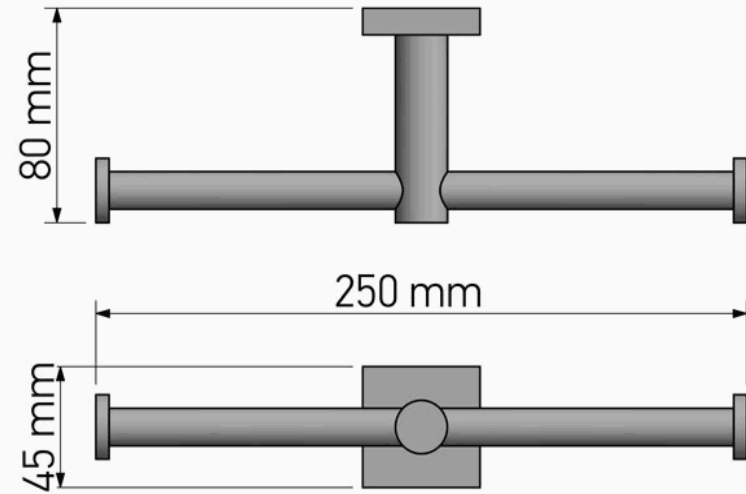

Technical Sheet

Finishing : Chrome
Metal : Brass

KATSIERIS BROS S.A.

Industry Bathroom accessories, Design & Manufacturing, Koropi Industrial Region, Loc: Poka 194 00, Koropi P.O. 27. Athens-Greece T:+30 210 6627 500, F:+30 210 6626 830
info@sanco.gr, www.sanco.gr

Environmental Management System
EAOT EN ISO 14001:2004
Cert. No 144/1/2010