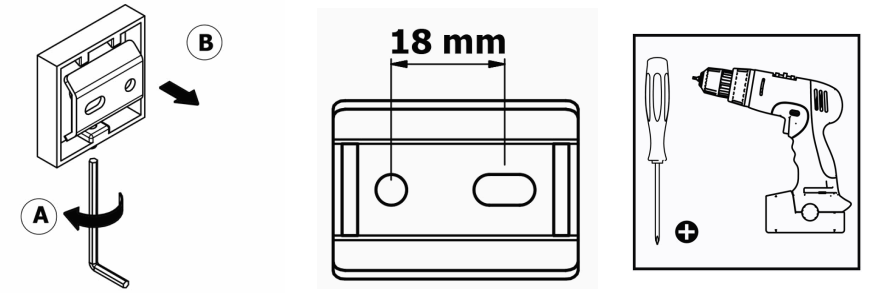

Product Description

Line: Iconic

Type: Double Toilet Roll Holder

Code: 26726

Metal: Brass

Product Photo

Mounting Instructions

1

2