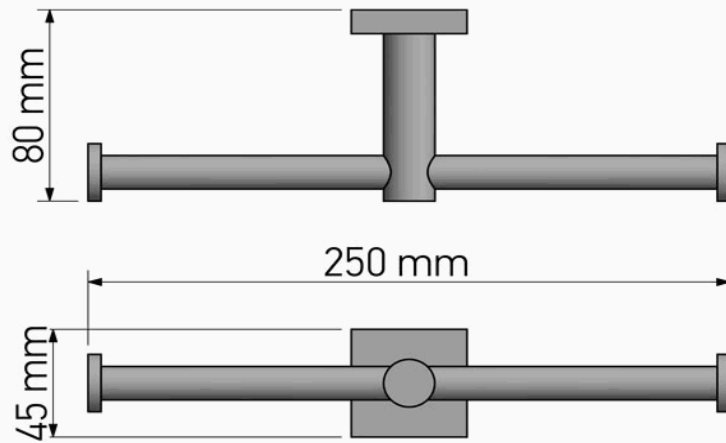

Technical Sheet

KATSIERIS BROS S.A.

Industry Bathroom accessories, Design & Manufacturing, Koropi Industrial Region, Loc: Poka 194 00, Koropi P.O. 27. Athens-Greece T:+30 210 6627 500
info@sanco.gr, www.sanco.gr