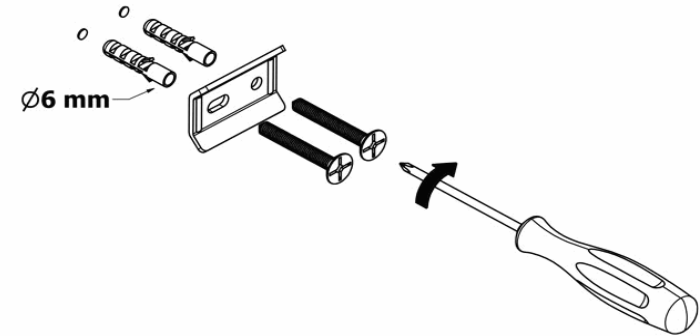

Product Description

Line: Iconic

Type: Double Toilet Roll Holder

Code: 26726

Metal: Brass

Product Photo

Mounting Instructions

1

2

3

Technical Sheet

KATSIERIS BROS S.A.

Industry Bathroom accessories, Design & Manufacturing, Koropi Industrial Region, Loc: Poka 194 00, Koropi P.O. 27. Athens-Greece T:+30 210 6627 500
info@sanco.gr, www.sanco.gr