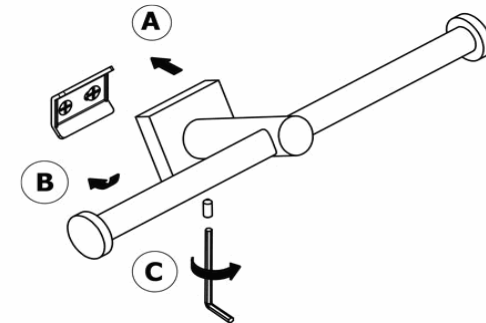

Product Description

Line: Iconic

Type: Double Toilet Roll Holder

Code: 26726

Metal: Brass

Product Photo

Mounting Instructions

1

2

3

Technical Sheet

KATSIERIS BROS S.A.

Industry Bathroom accessories, Design & Manufacturing, Koropi Industrial Region, Loc: Poka 194 00, Koropi P.O. 27. Athens-Greece T:+30 210 6627 500
info@sanco.gr, www.sanco.gr