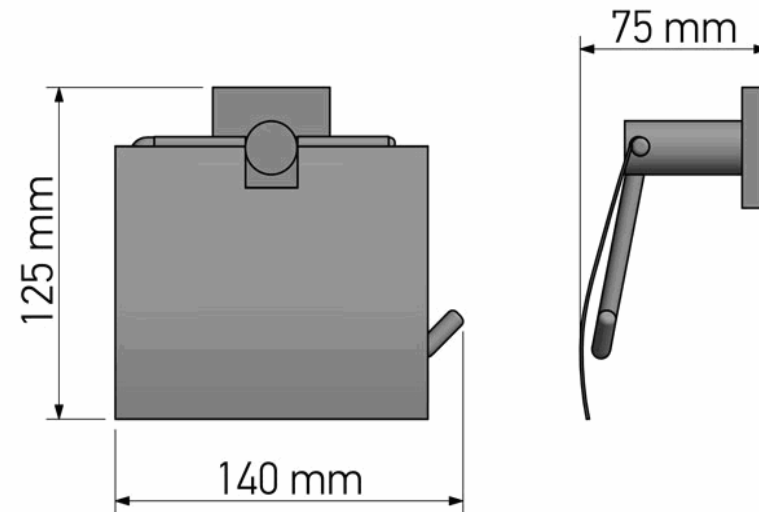

Product Description

Line : Iconic
Type : Toilet Roll Holder with cover
Code : 26717

Technical Sheet

Finishing : Chrome
Metal : Brass

KATSIERIS BROS S.A.

Industry Bathroom accessories, Design & Manufacturing, Koropi Industrial Region, Loc: Poka 194 00, Koropi P.O. 27. Athens-Greece T:+30 210 6627 500, F:+30 210 6626 830
info@sanco.gr, www.sanco.gr

Environmental Management System
EAOT EN ISO 14001:2004
Cert. No 144/1/2010