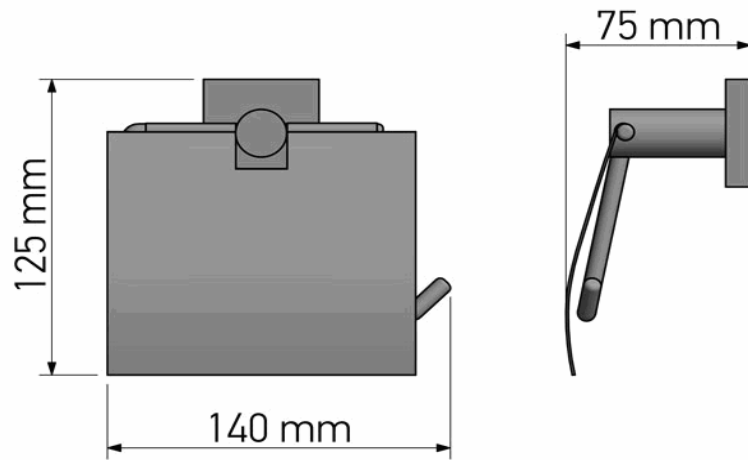

Technical Sheet

KATSIERIS BROS S.A.

Industry Bathroom accessories, Design & Manufacturing, Koropi Industrial Region, Loc: Poka 194 00, Koropi P.O. 27. Athens-Greece T:+30 210 6627 500
info@sanco.gr, www.sanco.gr

Environmental Management System
EAOT EN ISO 14001:2004
Cert. No 144/1/2010