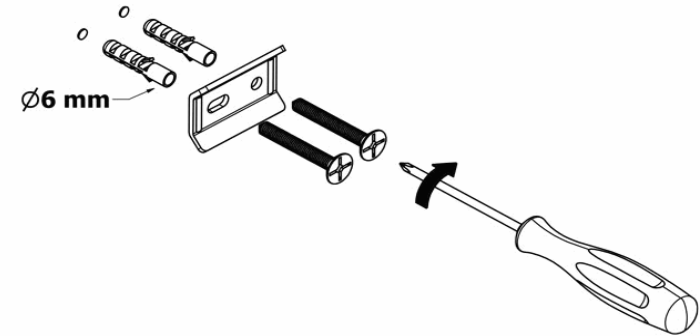

Product Description

Line: Iconic

Type: Toilet Roll Holder with cover

Code: 26717

Metal: Brass

Product Photo

Mounting Instructions

1

2

3

Technical Sheet

KATSIERIS BROS S.A.

Industry Bathroom accessories, Design & Manufacturing, Koropi Industrial Region, Loc: Poka 194 00, Koropi P.O. 27. Athens-Greece T:+30 210 6627 500
info@sanco.gr, www.sanco.gr

Environmental Management System
EAOT EN ISO 14001:2004
Cert. No 144/1/2010