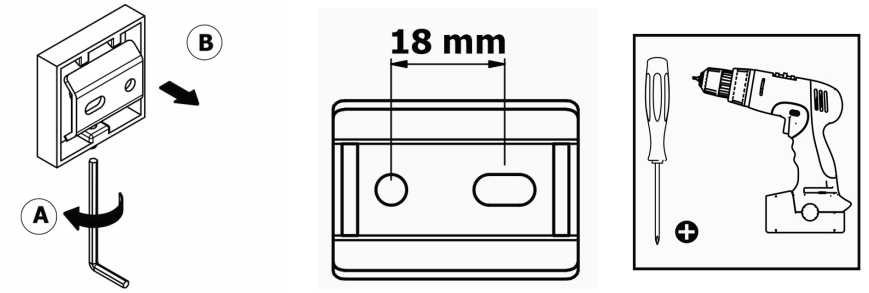

Product Description

Line: Iconic

Type: Toilet Roll Holder with cover

Code: 26717

Metal: Brass

Product Photo

Mounting Instructions

1

2