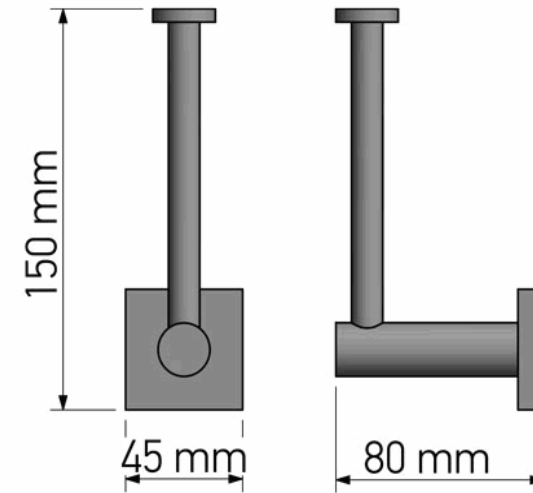

Technical Sheet

Finishing : Chrome
Metal : Brass

KATSIERIS BROS S.A.

Industry Bathroom accessories, Design & Manufacturing, Koropi Industrial Region, Loc: Poka 194 00, Koropi P.O. 27. Athens-Greece T:+30 210 6627 500, F:+30 210 6626 830
info@sanco.gr, www.sanco.gr

Environmental Management System
EAOT EN ISO 14001:2004
Cert. No 144/1/2010