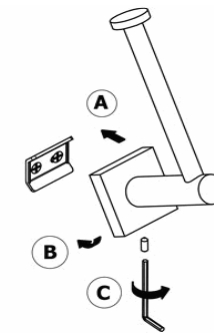

Product Description

Line: Iconic
Type: Spare Toilet Roll Holder
Code: 26716
Metal: Brass

Product Photo

Mounting Instructions

1

2

3

Technical Sheet

KATSIERIS BROS S.A.

Industry Bathroom accessories, Design & Manufacturing, Koropi Industrial Region, Loc: Poka 194 00, Koropi P.O. 27. Athens-Greece T:+30 210 6627 500
info@sanco.gr, www.sanco.gr

Environmental Management System
EAOT EN ISO 14001:2004
Cert. No 144/1/2010