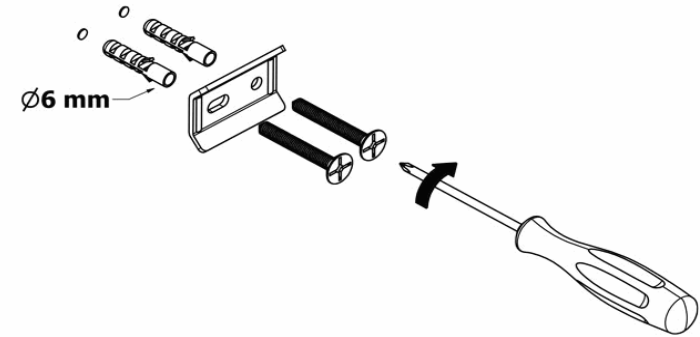

Product Description

Line: Iconic
Type: Spare Toilet Roll Holder
Code: 26716
Metal: Brass

Product Photo

Mounting Instructions

1

2

3

Technical Sheet

KATSIERIS BROS S.A.

Industry Bathroom accessories, Design & Manufacturing, Koropi Industrial Region, Loc: Poka 194 00, Koropi P.O. 27. Athens-Greece T:+30 210 6627 500
info@sanco.gr, www.sanco.gr

Environmental Management System
EAOT EN ISO 14001:2004
Cert. No 144/1/2010