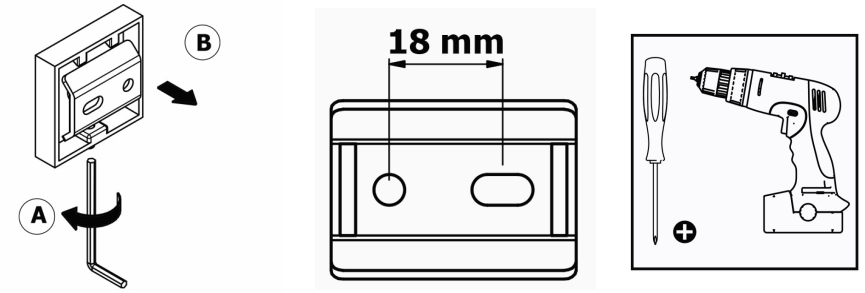

Product Description

Line: Iconic
Type: Spare Toilet Roll Holder
Code: 26716
Metal: Brass

Product Photo

Mounting Instructions

1

2