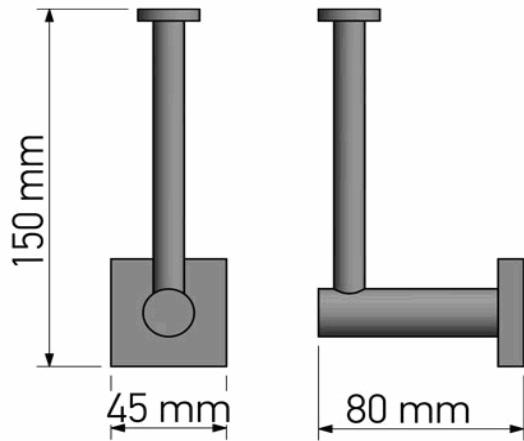

Technical Sheet

KATSIERIS BROS S.A.

Industry Bathroom accessories, Design & Manufacturing, Koropi Industrial Region, Loc: Poka 194 00, Koropi P.O. 27. Athens-Greece T:+30 210 6627 500
info@sanco.gr, www.sanco.gr

Environmental Management System
EAOT EN ISO 14001:2004
Cert. No 144/1/2010