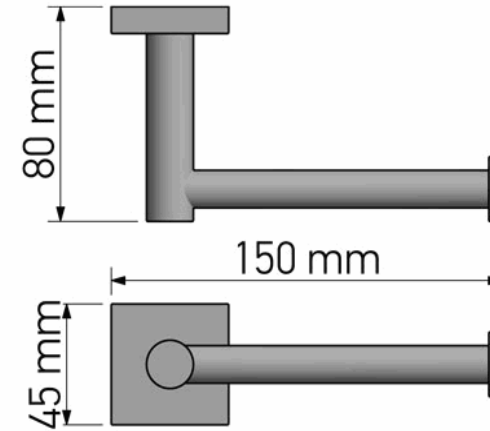

Technical Sheet

Finishing : Chrome
Metal : Brass

KATSIERIS BROS S.A.

Industry Bathroom accessories, Design & Manufacturing, Koropi Industrial Region, Loc: Poka 194 00, Koropi P.O. 27. Athens-Greece T:+30 210 6627 500, F:+30 210 6626 830
info@sanco.gr, www.sanco.gr

Environmental Management System
EAOT EN ISO 14001:2004
Cert. No 144/Γ/2010