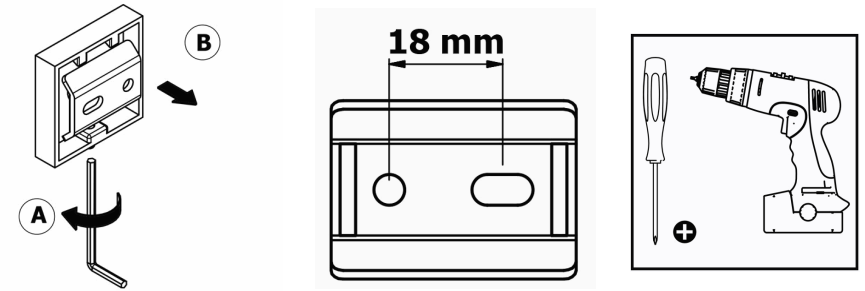

Product Description

Line: Iconic
Type: Toilet Roll Holder
Code: 26706
Metal: Brass

Product Photo

Mounting Instructions

1

2