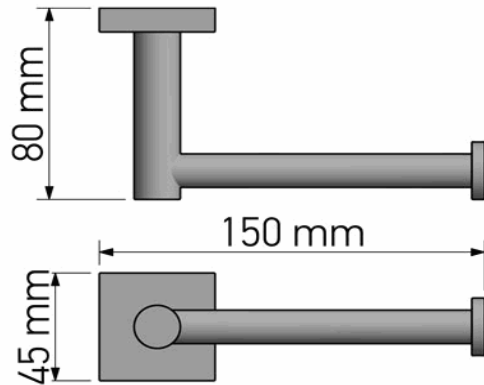

Technical Sheet

KATSIERIS BROS S.A.

Industry Bathroom accessories, Design & Manufacturing, Koropi Industrial Region, Loc: Poka 194 00, Koropi P.O. 27. Athens-Greece T:+30 210 6627 500
info@sanco.gr, www.sanco.gr