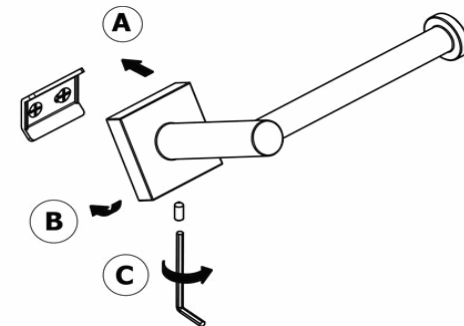

Product Description

Line: Iconic
Type: Toilet Roll Holder
Code: 26706
Metal: Brass

Product Photo

Mounting Instructions

1

2

3

Technical Sheet

KATSIERIS BROS S.A.

Industry Bathroom accessories, Design & Manufacturing, Koropi Industrial Region, Loc: Poka 194 00, Koropi P.O. 27. Athens-Greece T:+30 210 6627 500
info@sanco.gr, www.sanco.gr