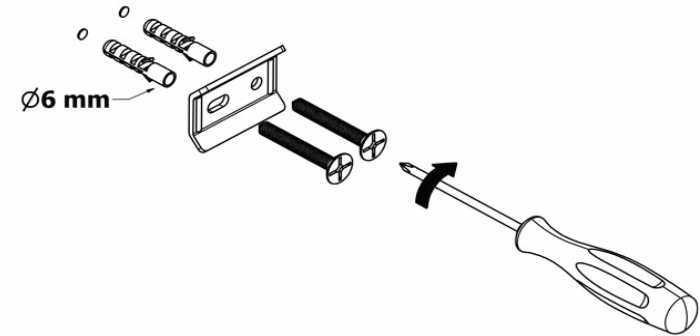

Product Description

Line: Iconic
Type: Toilet Roll Holder
Code: 26706
Metal: Brass

Product Photo

Mounting Instructions

1

2

3

Technical Sheet

KATSIERIS BROS S.A.

Industry Bathroom accessories, Design & Manufacturing, Koropi Industrial Region, Loc: Poka 194 00, Koropi P.O. 27. Athens-Greece T:+30 210 6627 500
info@sanco.gr, www.sanco.gr