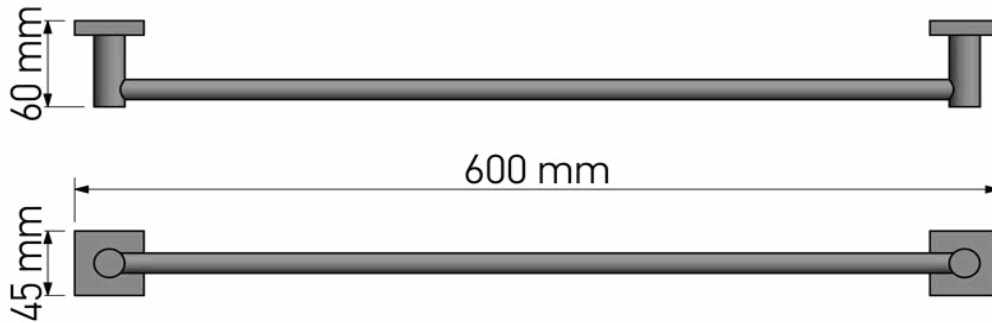

Technical Sheet

KATSIERIS BROS S.A.

Industry Bathroom accessories, Design & Manufacturing, Koropi Industrial Region, Loc: Poka 194 00, Koropi P.O. 27. Athens-Greece T:+30 210 6627 500
info@sanco.gr, www.sanco.gr