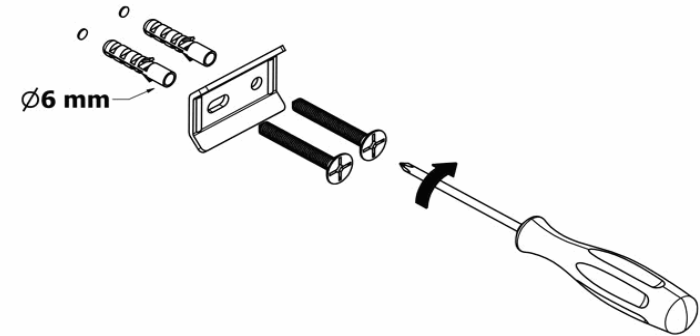

Product Description

Line: Iconic
Type: Single Towel Rail 60cm
Code: 26704
Metal: Brass

Product Photo

Mounting Instructions

1

2

3

Technical Sheet

KATSIERIS BROS S.A.

Industry Bathroom accessories, Design & Manufacturing, Koropi Industrial Region, Loc: Poka 194 00, Koropi P.O. 27. Athens-Greece T:+30 210 6627 500
info@sanco.gr, www.sanco.gr