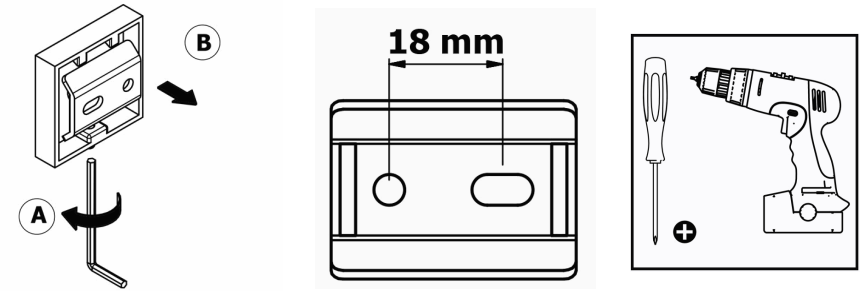

Product Description

Line: Iconic
Type: Single Towel Rail 60cm
Code: 26704
Metal: Brass

Product Photo

Mounting Instructions

1

2