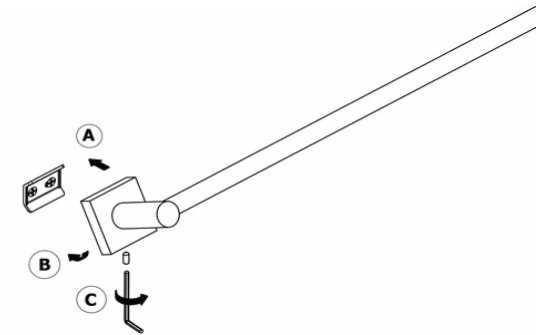

Product Description

Line: Iconic
Type: Single Towel Rail 60cm
Code: 26704
Metal: Brass

Product Photo

Mounting Instructions

1

2

3

Technical Sheet

KATSIERIS BROS S.A.

Industry Bathroom accessories, Design & Manufacturing, Koropi Industrial Region, Loc: Poka 194 00, Koropi P.O. 27. Athens-Greece T:+30 210 6627 500
info@sanco.gr, www.sanco.gr