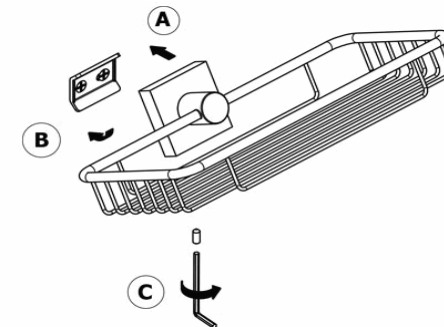

Product Description

Line: Iconic
Type: Sponge Dish
Code: 26703
Metal: Brass

Product Photo

Mounting Instructions

1

2

3

Technical Sheet

KATSIERIS BROS S.A.

Industry Bathroom accessories, Design & Manufacturing, Koropi Industrial Region, Loc: Poka 194 00, Koropi P.O. 27. Athens-Greece T:+30 210 6627 500
info@sanco.gr, www.sanco.gr