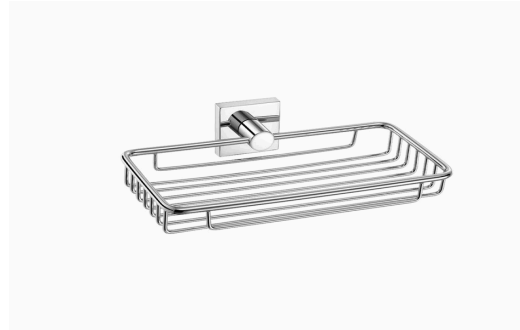

Product Description

Line: Iconic
Type: Sponge Dish
Code: 26703
Metal: Brass

Product Photo