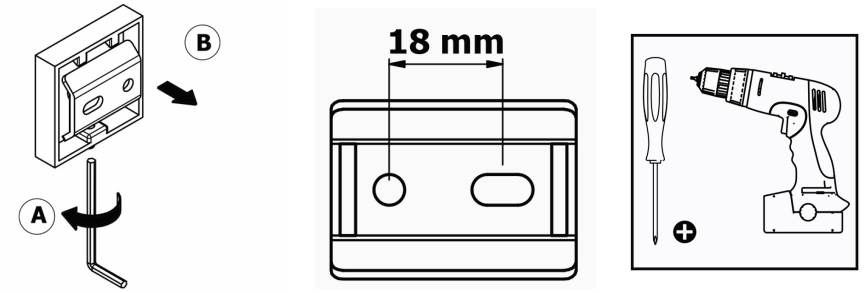

Mounting Instructions

1

2