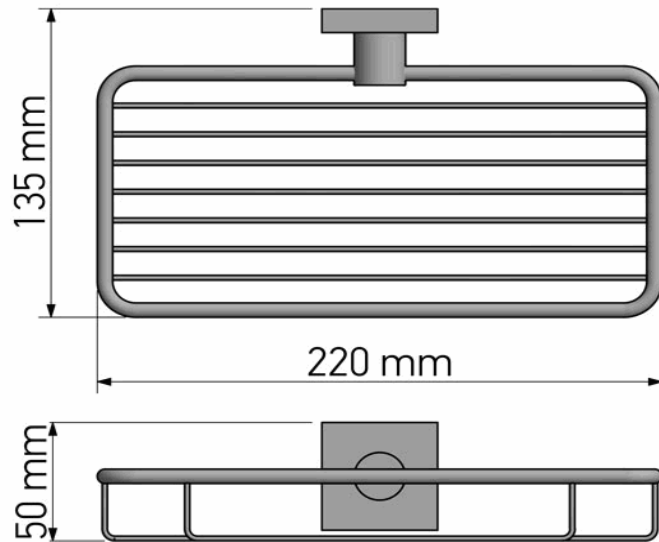

Technical Sheet

KATSIERIS BROS S.A.

Industry Bathroom accessories, Design & Manufacturing, Koropi Industrial Region, Loc: Poka 194 00, Koropi P.O. 27. Athens-Greece T:+30 210 6627 500
info@sanco.gr, www.sanco.gr