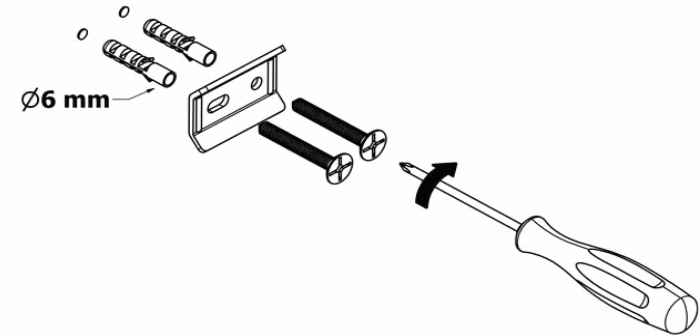

Product Description

Line: Iconic
Type: Sponge Dish
Code: 26703
Metal: Brass

Product Photo

Mounting Instructions

1

2

3

Technical Sheet

KATSIERIS BROS S.A.

Industry Bathroom accessories, Design & Manufacturing, Koropi Industrial Region, Loc: Poka 194 00, Koropi P.O. 27. Athens-Greece T:+30 210 6627 500
info@sanco.gr, www.sanco.gr