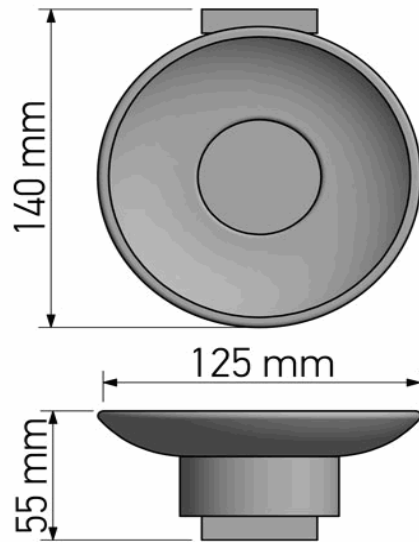

Technical Sheet

KATSIERIS BROS S.A.

Industry Bathroom accessories, Design & Manufacturing, Koropi Industrial Region, Loc: Poka 194 00, Koropi P.O. 27. Athens-Greece T:+30 210 6627 500
info@sanco.gr, www.sanco.gr

Environmental Management System
EAOT EN ISO 14001:2004
Cert. No 144/1/2010