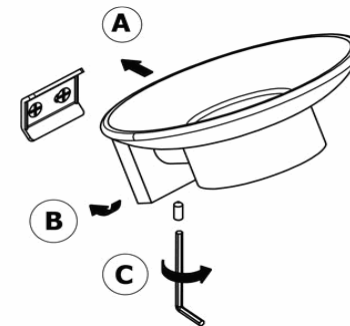

Product Description

Line: Iconic
Type: Soap Dish wall Mounted
Code: 26702
Metal: Brass

Product Photo

Mounting Instructions

1

2

3

Technical Sheet

KATSIERIS BROS S.A.

Industry Bathroom accessories, Design & Manufacturing, Koropi Industrial Region, Loc: Poka 194 00, Koropi P.O. 27. Athens-Greece T:+30 210 6627 500
info@sanco.gr, www.sanco.gr

Environmental Management System
EAOT EN ISO 14001:2004
Cert. No 144/1/2010