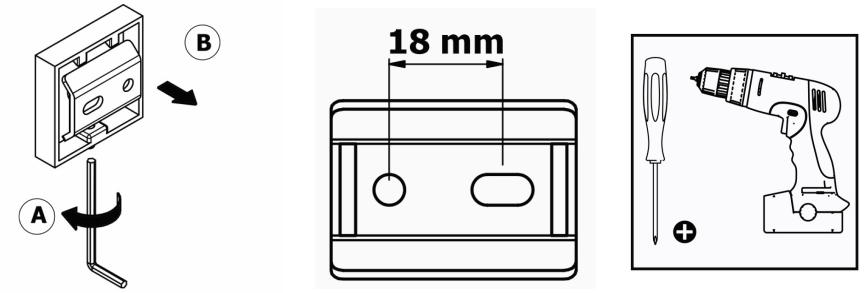

Product Description

Line: Iconic
Type: Soap Dish wall Mounted
Code: 26702
Metal: Brass

Product Photo

Mounting Instructions

1

2