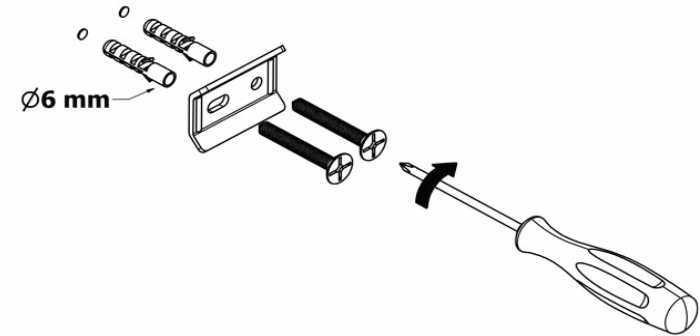

Product Description

Line: Iconic
Type: Soap Dish wall Mounted
Code: 26702
Metal: Brass

Product Photo

Mounting Instructions

1

2

3

Technical Sheet

KATSIERIS BROS S.A.

Industry Bathroom accessories, Design & Manufacturing, Koropi Industrial Region, Loc: Poka 194 00, Koropi P.O. 27. Athens-Greece T:+30 210 6627 500
info@sanco.gr, www.sanco.gr

Environmental Management System
EAOT EN ISO 14001:2004
Cert. No 144/1/2010