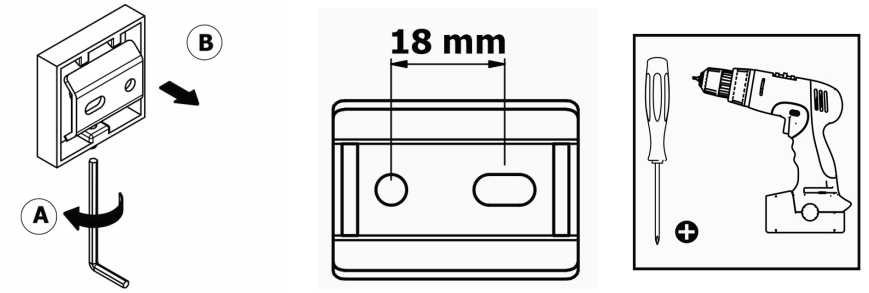

Product Description

Line: Iconic

Type: Glass Holder wall Mounted

Code: 26701

Metal: Brass

Product Photo

Mounting Instructions

1

2