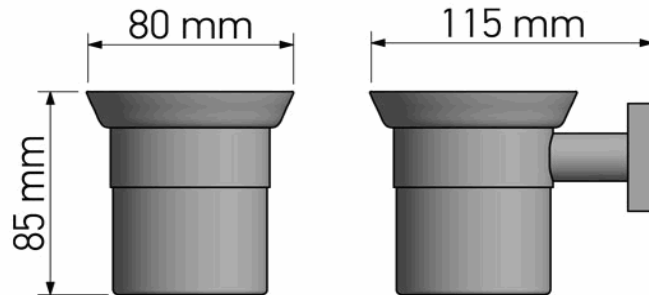

Technical Sheet

KATSIERIS BROS S.A.

Industry Bathroom accessories, Design & Manufacturing, Koropi Industrial Region, Loc: Poka 194 00, Koropi P.O. 27. Athens-Greece T:+30 210 6627 500
info@sanco.gr, www.sanco.gr