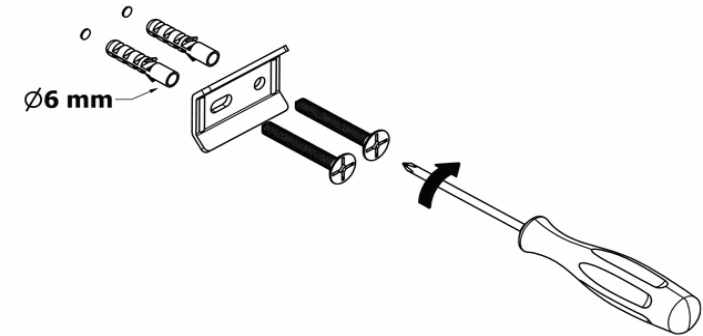

Product Description

Line: Iconic

Type: Glass Holder wall Mounted

Code: 26701

Metal: Brass

Product Photo

Mounting Instructions

1

2

3

Technical Sheet

KATSIERIS BROS S.A.

Industry Bathroom accessories, Design & Manufacturing, Koropi Industrial Region, Loc: Poka 194 00, Koropi P.O. 27. Athens-Greece T:+30 210 6627 500
info@sanco.gr, www.sanco.gr