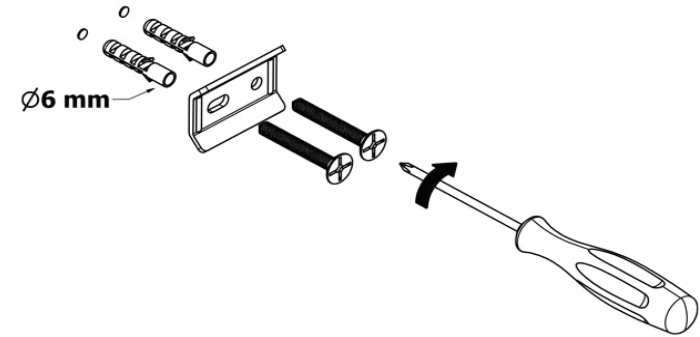

Product Description

Line: Enigma

Type: Bath Robe Hook

Code: 26198

Metal: Brass

Product Photo

Mounting Instructions

1

2

3

Technical Sheet

KATSIERIS BROS S.A.

Industry Bathroom accessories, Design & Manufacturing, Koropi Industrial Region, Loc: Poka 194 00, Koropi P.O. 27. Athens-Greece T:+30 210 6627 500
info@sanco.gr, www.sanco.gr

Environmental Management System
EAOT EN ISO 14001:2004
Cert. No 144/1/2010