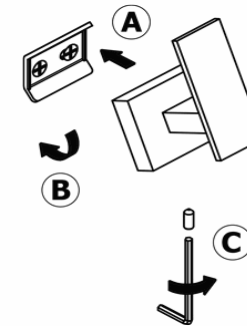

Product Description

Line: Enigma

Type: Bath Robe Hook

Code: 26198

Metal: Brass

Product Photo

Mounting Instructions

1

2

3

Technical Sheet

KATSIERIS BROS S.A.

Industry Bathroom accessories, Design & Manufacturing, Koropi Industrial Region, Loc: Poka 194 00, Koropi P.O. 27. Athens-Greece T:+30 210 6627 500
info@sanco.gr, www.sanco.gr

Environmental Management System
EAOT EN ISO 14001:2004
Cert. No 144/1/2010