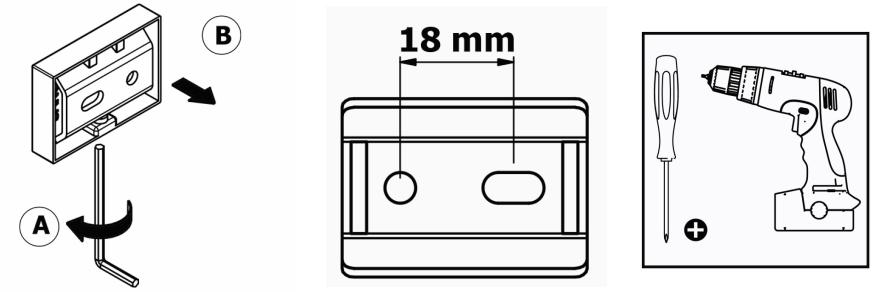

Product Description

Line: Enigma

Type: Bath Robe Hook

Code: 26198

Metal: Brass

Product Photo

Mounting Instructions

1

2