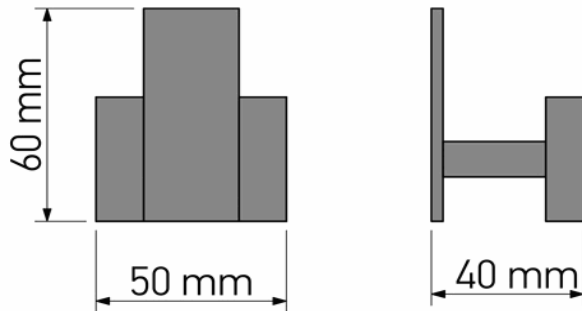

Technical Sheet

KATSIERIS BROS S.A.

Industry Bathroom accessories, Design & Manufacturing, Koropi Industrial Region, Loc: Poka 194 00, Koropi P.O. 27. Athens-Greece T:+30 210 6627 500
info@sanco.gr, www.sanco.gr

Environmental Management System
EAOT EN ISO 14001:2004
Cert. No 144/1/2010