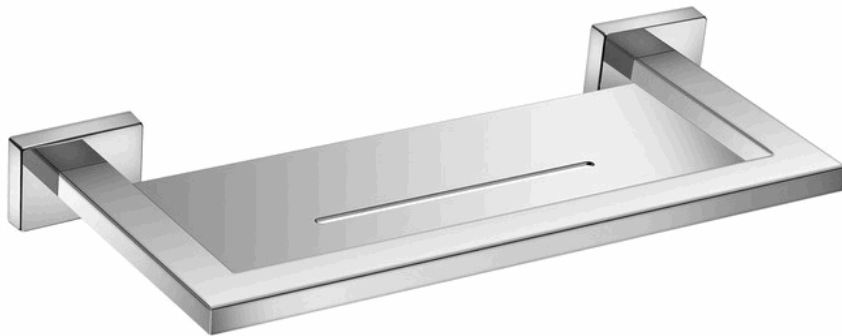

Product Description

Line : Enigma
Type : Sponge Dish
Code : 26133

Technical Sheet

Finishing : Chrome
Metal : Brass

KATSIERIS BROS S.A.

Industry Bathroom accessories, Design & Manufacturing, Koropi Industrial Region, Loc: Poka 194 00, Koropi P.O. 27. Athens-Greece T:+30 210 6627 500, F:+30 210 6626 830
info@sanco.gr, www.sanco.gr

Environmental Management System
EAOT EN ISO 14001:2004
Cert. No 144/Γ/2010