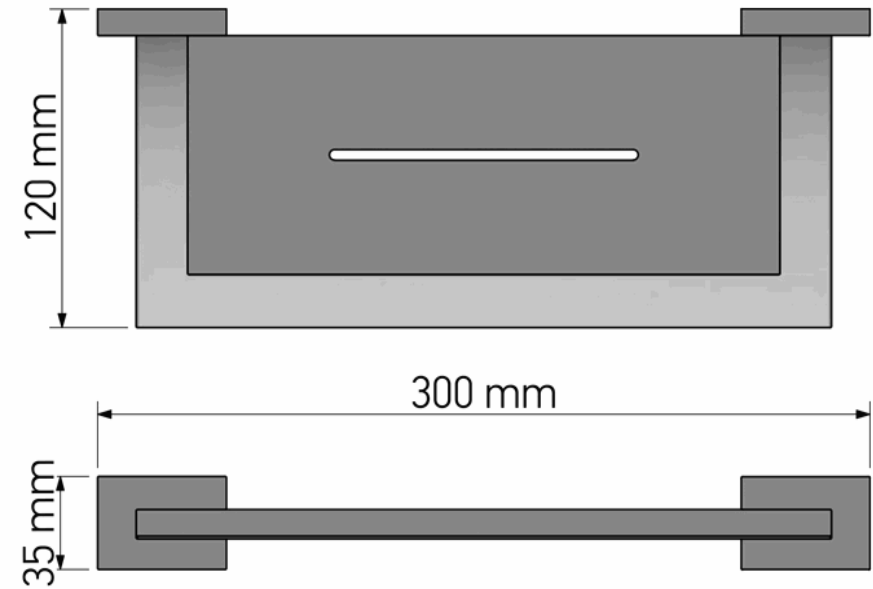

Product Description

Line : Enigma
Type : Sponge Dish
Code : 26133

Technical Sheet

Finishing : Chrome
Metal : Brass

KATSIERIS BROS S.A.

Industry Bathroom accessories, Design & Manufacturing, Koropi Industrial Region, Loc: Poka 194 00, Koropi P.O. 27. Athens-Greece T:+30 210 6627 500, F:+30 210 6626 830
info@sanco.gr, www.sanco.gr

Environmental Management System
EAOT EN ISO 14001:2004
Cert. No 144/Γ/2010