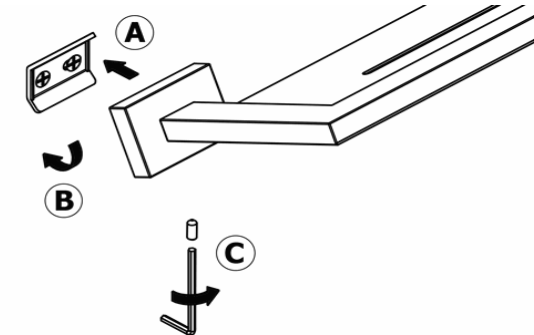

Product Description

Line: Enigma

Type: Sponge Dish

Code: 26133

Metal: Brass

Product Photo

Mounting Instructions

1

2

3

Technical Sheet

KATSIERIS BROS S.A.

Industry Bathroom accessories, Design & Manufacturing, Koropi Industrial Region, Loc: Poka 194 00, Koropi P.O. 27. Athens-Greece T:+30 210 6627 500
info@sanco.gr, www.sanco.gr