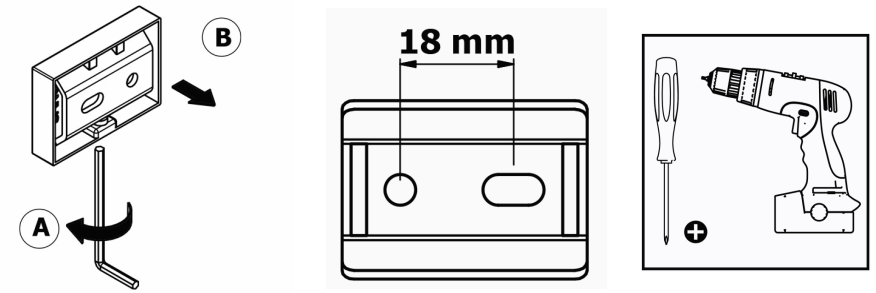

Mounting Instructions

1

2