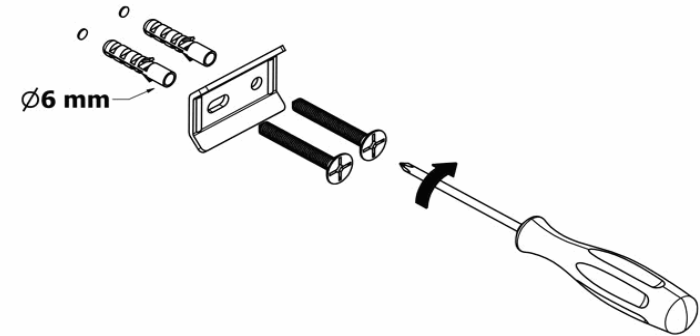

Product Description

Line: Enigma

Type: Sponge Dish

Code: 26133

Metal: Brass

Product Photo

Mounting Instructions

1

2

3

Technical Sheet

KATSIERIS BROS S.A.

Industry Bathroom accessories, Design & Manufacturing, Koropi Industrial Region, Loc: Poka 194 00, Koropi P.O. 27. Athens-Greece T:+30 210 6627 500
info@sanco.gr, www.sanco.gr