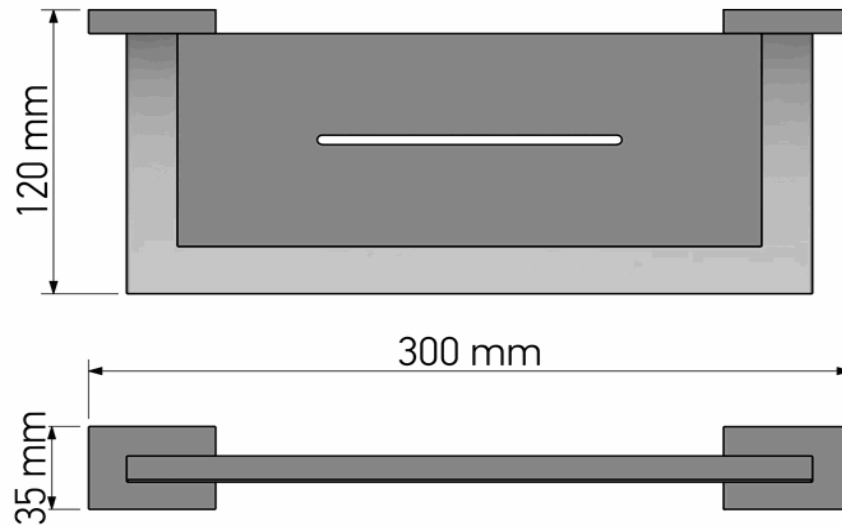

Technical Sheet

KATSIERIS BROS S.A.

Industry Bathroom accessories, Design & Manufacturing, Koropi Industrial Region, Loc: Poka 194 00, Koropi P.O. 27. Athens-Greece T:+30 210 6627 500
info@sanco.gr, www.sanco.gr