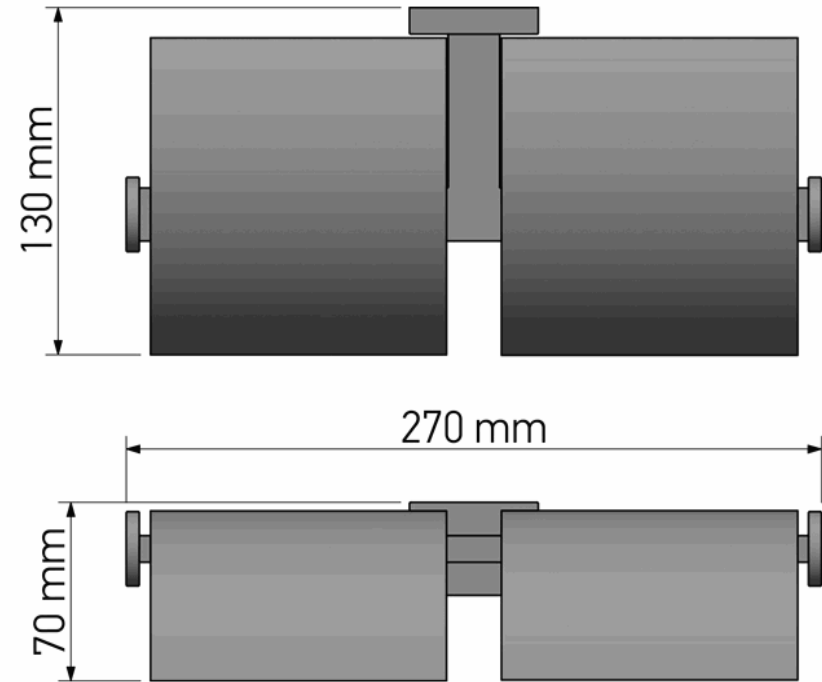

Technical Sheet

Finishing : Chrome
Metal : Brass

KATSIERIS BROS S.A.

Industry Bathroom accessories, Design & Manufacturing, Koropi Industrial Region, Loc: Poka 194 00, Koropi P.O. 27. Athens-Greece T:+30 210 6627 500, F:+30 210 6626 830
info@sanco.gr, www.sanco.gr

Environmental Management System
EAOT EN ISO 14001:2004
Cert. No 144/I/2010