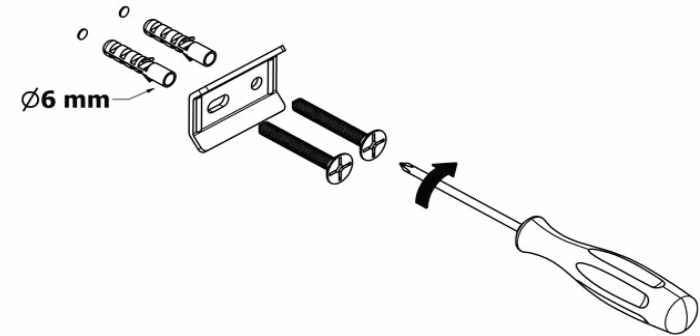

Product Description

Line: Enigma

Type: Double Toilet Roll Holder with cover

Code: 26127

Metal: Brass

Product Photo

Mounting Instructions

1

2

3

Technical Sheet

KATSIERIS BROS S.A.

Industry Bathroom accessories, Design & Manufacturing, Koropi Industrial Region, Loc: Poka 194 00, Koropi P.O. 27. Athens-Greece T:+30 210 6627 500
info@sanco.gr, www.sanco.gr