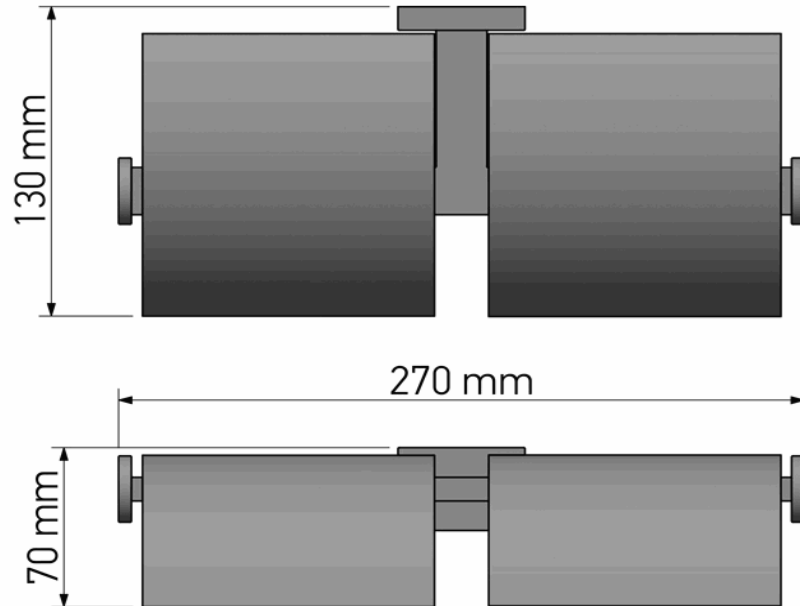

Technical Sheet

KATSIERIS BROS S.A.

Industry Bathroom accessories, Design & Manufacturing, Koropi Industrial Region, Loc: Poka 194 00, Koropi P.O. 27. Athens-Greece T:+30 210 6627 500
info@sanco.gr, www.sanco.gr