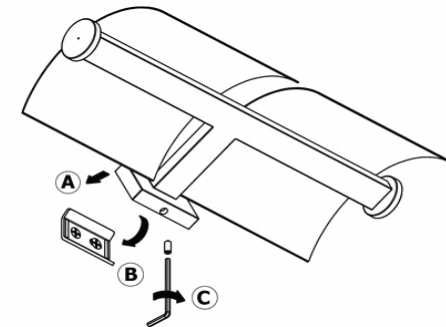

Product Description

Line: Enigma

Type: Double Toilet Roll Holder with cover

Code: 26127

Metal: Brass

Product Photo

Mounting Instructions

1

2

3

Technical Sheet

KATSIERIS BROS S.A.

Industry Bathroom accessories, Design & Manufacturing, Koropi Industrial Region, Loc: Poka 194 00, Koropi P.O. 27. Athens-Greece T:+30 210 6627 500
info@sanco.gr, www.sanco.gr