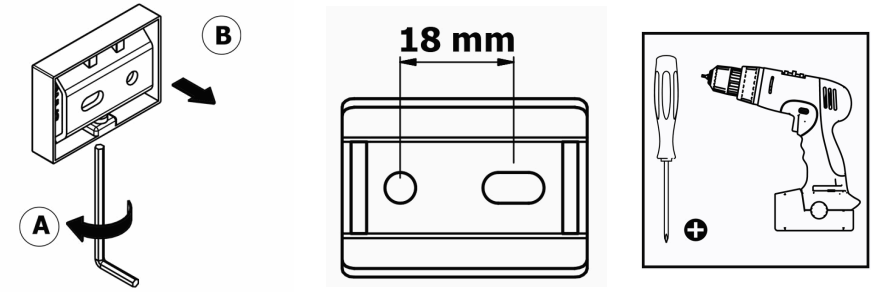

Product Description

Line: Enigma

Type: Double Toilet Roll Holder with cover

Code: 26127

Metal: Brass

Product Photo

Mounting Instructions

1

2