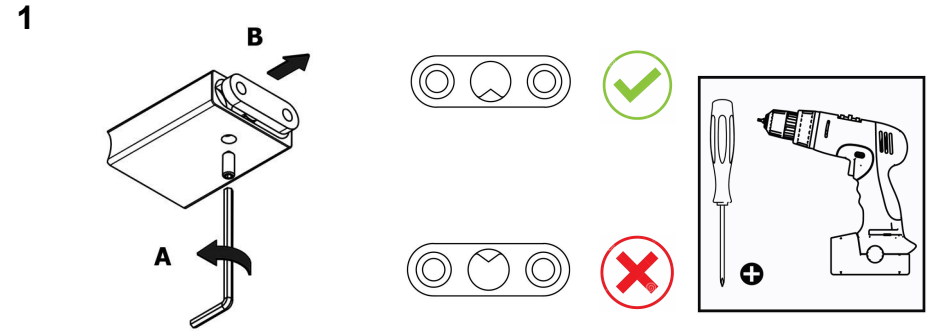

Mounting Instructions