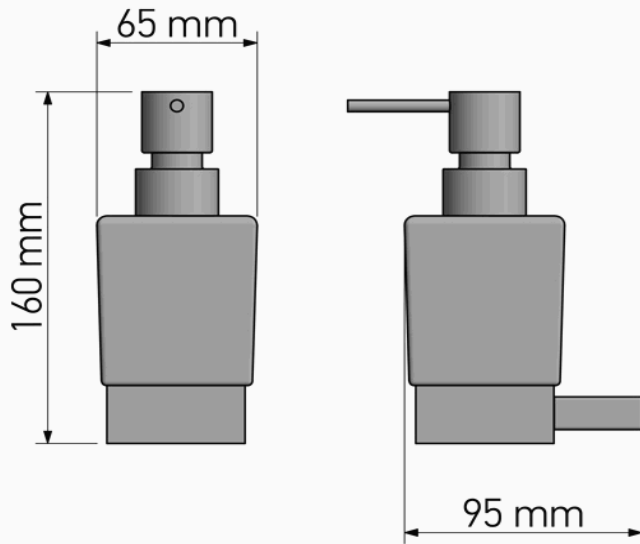

Technical Sheet

KATSIERIS BROS S.A.

Industry Bathroom accessories, Design & Manufacturing, Koropi Industrial Region, Loc: Poka 194 00, Koropi P.O. 27. Athens-Greece T:+30 210 6627 500
info@sanco.gr, www.sanco.gr