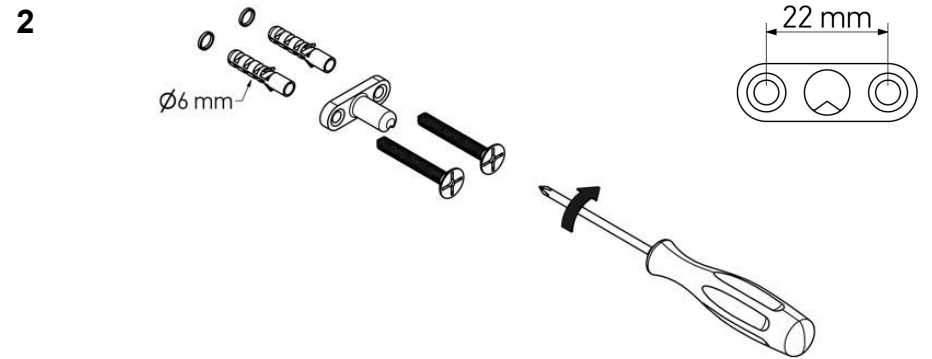

Mounting Instructions