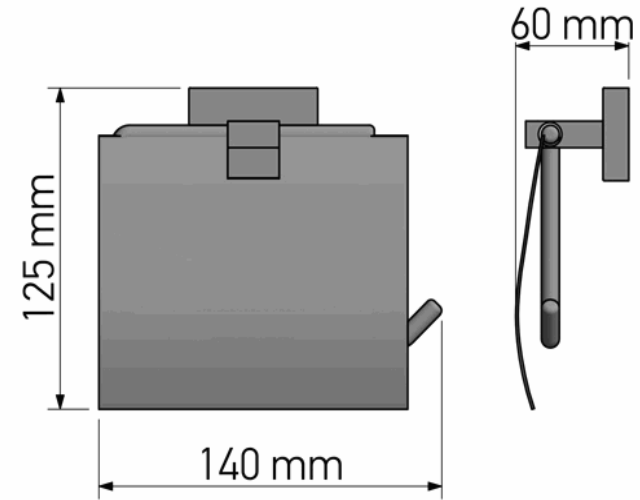

Technical Sheet

Finishing : Chrome
Metal : Brass

KATSIERIS BROS S.A.

Industry Bathroom accessories, Design & Manufacturing, Koropi Industrial Region, Loc: Poka 194 00, Koropi P.O. 27. Athens-Greece T:+30 210 6627 500, F:+30 210 6626 830
info@sanco.gr, www.sanco.gr

Environmental Management System
EAOT EN ISO 14001:2004
Cert. No 144/Γ/2010