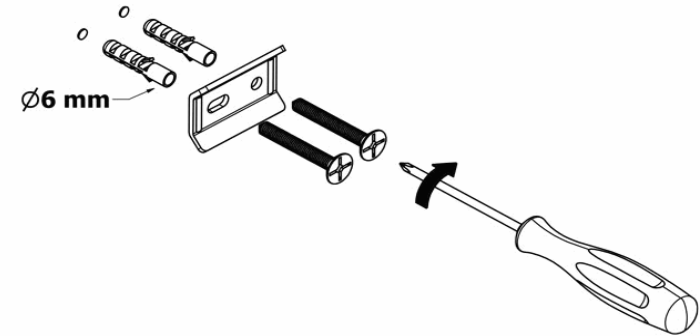

Product Description

Line: Enigma

Type: Toilet Roll Holder with cover

Code: 26117

Metal: Brass

Product Photo

Mounting Instructions

1

2

3

Technical Sheet

KATSIERIS BROS S.A.

Industry Bathroom accessories, Design & Manufacturing, Koropi Industrial Region, Loc: Poka 194 00, Koropi P.O. 27. Athens-Greece T:+30 210 6627 500
info@sanco.gr, www.sanco.gr

Environmental Management System
EAOT EN ISO 14001:2004
Cert. No 144/1/2010