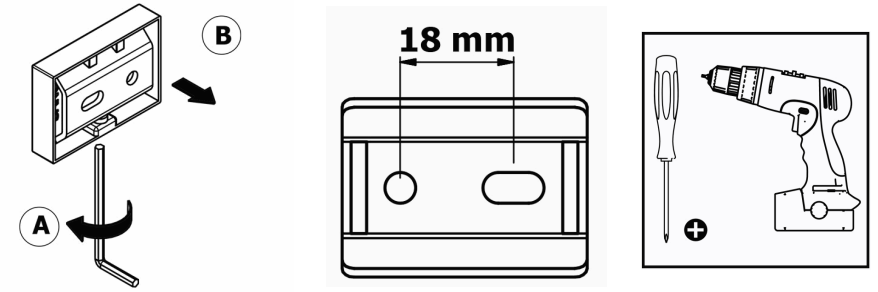

Product Description

Line: Enigma

Type: Toilet Roll Holder with cover

Code: 26117

Metal: Brass

Product Photo

Mounting Instructions

1

2