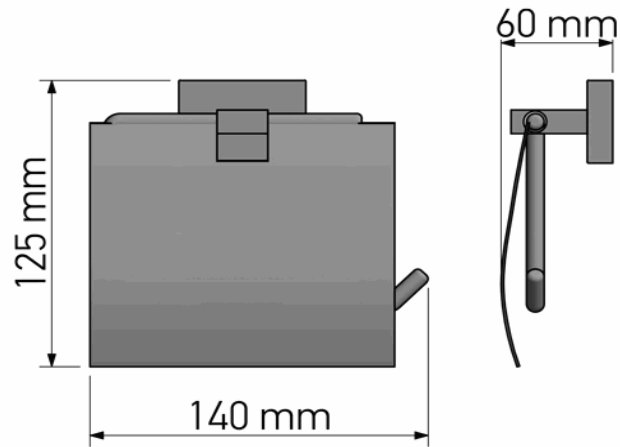

Technical Sheet

KATSIERIS BROS S.A.

Industry Bathroom accessories, Design & Manufacturing, Koropi Industrial Region, Loc: Poka 194 00, Koropi P.O. 27. Athens-Greece T:+30 210 6627 500
info@sanco.gr, www.sanco.gr

Environmental Management System
EAOT EN ISO 14001:2004
Cert. No 144/1/2010