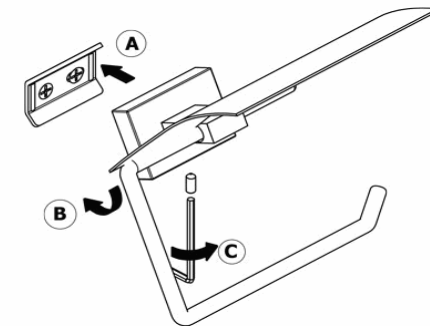

Product Description

Line: Enigma

Type: Toilet Roll Holder with cover

Code: 26117

Metal: Brass

Product Photo

Mounting Instructions

1

2

3

Technical Sheet

KATSIERIS BROS S.A.

Industry Bathroom accessories, Design & Manufacturing, Koropi Industrial Region, Loc: Poka 194 00, Koropi P.O. 27. Athens-Greece T:+30 210 6627 500
info@sanco.gr, www.sanco.gr

Environmental Management System
EAOT EN ISO 14001:2004
Cert. No 144/1/2010