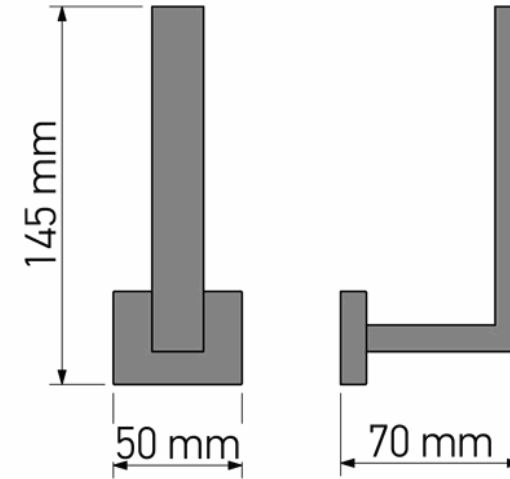

Product Description

Line : Enigma
Type : Spare Toilet Roll Holder
Code : 26116

Technical Sheet

Finishing : Chrome
Metal : Brass

KATSIERIS BROS S.A.

Industry Bathroom accessories, Design & Manufacturing, Koropi Industrial Region, Loc: Poka 194 00, Koropi P.O. 27. Athens-Greece T:+30 210 6627 500, F:+30 210 6626 830
info@sanco.gr, www.sanco.gr

Environmental Management System
EAOT EN ISO 14001:2004
Cert. No 144/1/2010