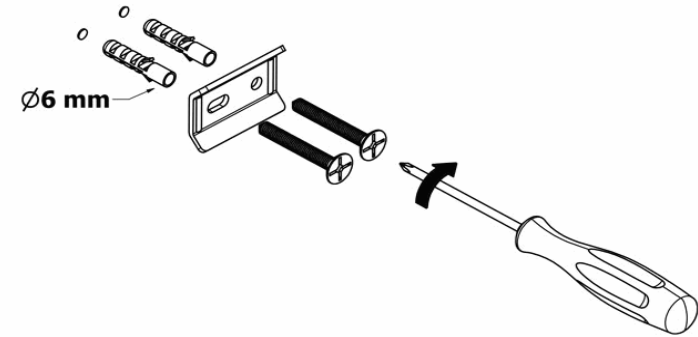

Product Description

Line: Enigma

Type: Spare Toilet Roll Holder

Code: 26116

Metal: Brass

Product Photo

Mounting Instructions

1

2

3

Technical Sheet

KATSIERIS BROS S.A.

Industry Bathroom accessories, Design & Manufacturing, Koropi Industrial Region, Loc: Poka 194 00, Koropi P.O. 27. Athens-Greece T:+30 210 6627 500
info@sanco.gr, www.sanco.gr