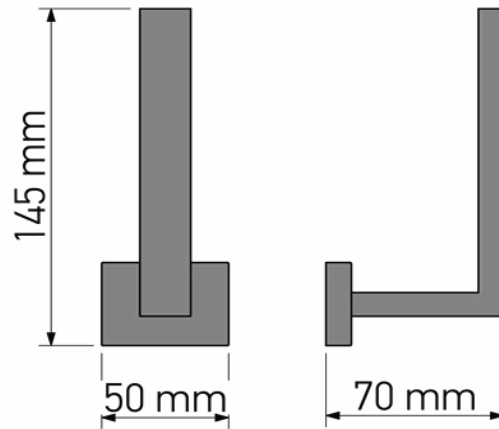

Technical Sheet

KATSIERIS BROS S.A.

Industry Bathroom accessories, Design & Manufacturing, Koropi Industrial Region, Loc: Poka 194 00, Koropi P.O. 27. Athens-Greece T:+30 210 6627 500
info@sanco.gr, www.sanco.gr