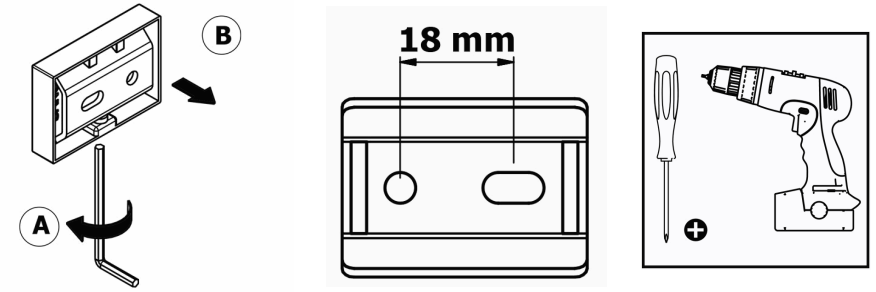

Product Description

Line: Enigma

Type: Spare Toilet Roll Holder

Code: 26116

Metal: Brass

Product Photo

Mounting Instructions

1

2