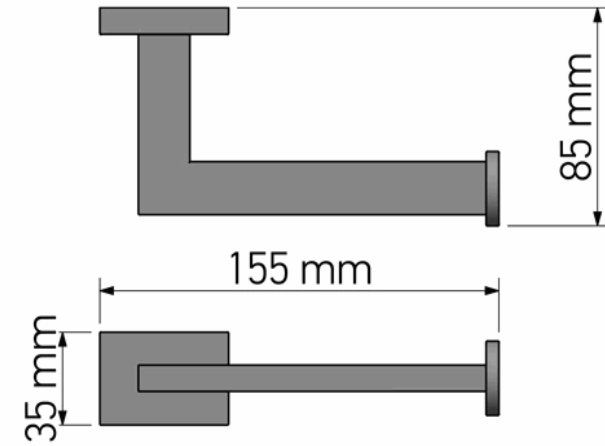

Technical Sheet

Finishing : Chrome
Metal : Brass

KATSIERIS BROS S.A.

Industry Bathroom accessories, Design & Manufacturing, Koropi Industrial Region, Loc: Poka 194 00, Koropi P.O. 27. Athens-Greece T:+30 210 6627 500, F:+30 210 6626 830
info@sanco.gr, www.sanco.gr

Environmental Management System
EAOT EN ISO 14001:2004
Cert. No 144/Π/2010