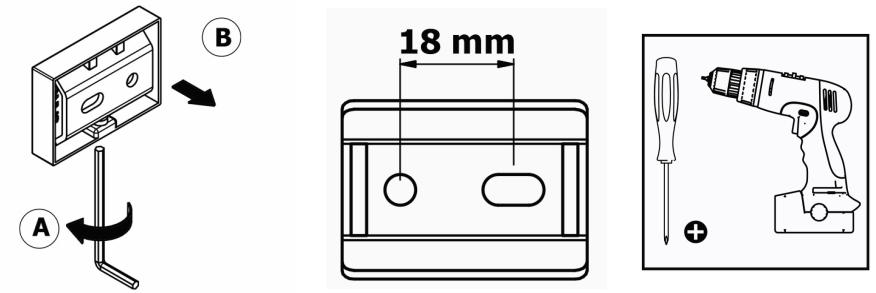

Product Description

Line: Enigma

Type: Toilet Roll Holder

Code: 26106

Metal: Brass

Product Photo

Mounting Instructions

1

2