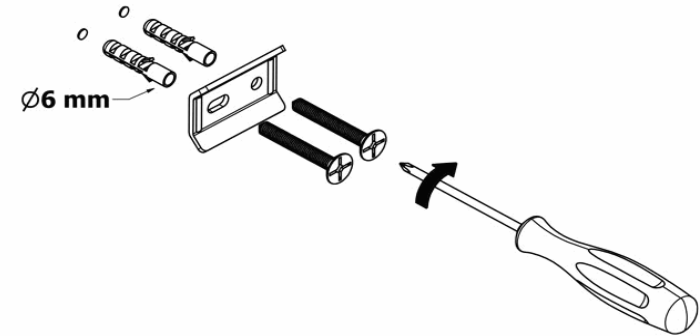

Product Description

Line: Enigma

Type: Toilet Roll Holder

Code: 26106

Metal: Brass

Product Photo

Mounting Instructions

1

2

3

Technical Sheet

KATSIERIS BROS S.A.

Industry Bathroom accessories, Design & Manufacturing, Koropi Industrial Region, Loc: Poka 194 00, Koropi P.O. 27. Athens-Greece T:+30 210 6627 500
info@sanco.gr, www.sanco.gr