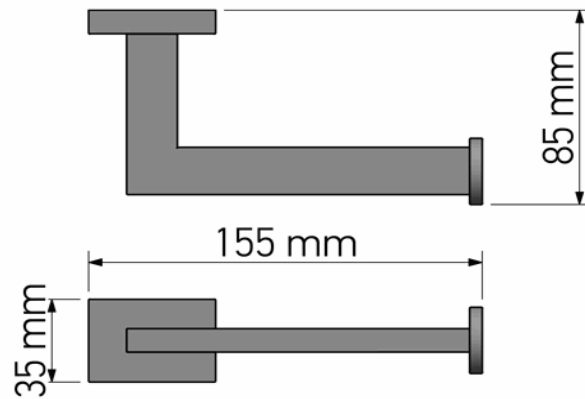

Technical Sheet

KATSIERIS BROS S.A.

Industry Bathroom accessories, Design & Manufacturing, Koropi Industrial Region, Loc: Poka 194 00, Koropi P.O. 27. Athens-Greece T:+30 210 6627 500
info@sanco.gr, www.sanco.gr