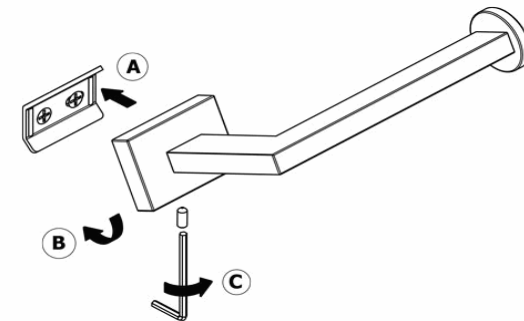

Product Description

Line: Enigma

Type: Toilet Roll Holder

Code: 26106

Metal: Brass

Product Photo

Mounting Instructions

1

2

3

Technical Sheet

KATSIERIS BROS S.A.

Industry Bathroom accessories, Design & Manufacturing, Koropi Industrial Region, Loc: Poka 194 00, Koropi P.O. 27. Athens-Greece T:+30 210 6627 500
info@sanco.gr, www.sanco.gr