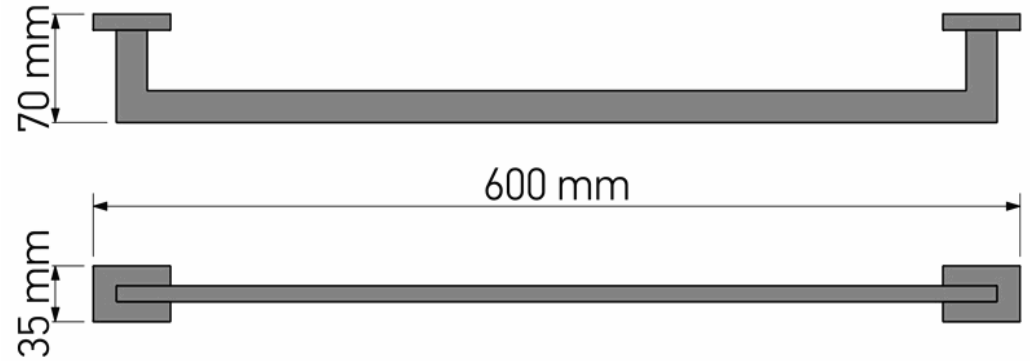

Technical Sheet

Finishing : Chrome
Metal : Brass

KATSIERIS BROS S.A.

Industry Bathroom accessories, Design & Manufacturing, Koropi Industrial Region, Loc: Poka 194 00, Koropi P.O. 27. Athens-Greece T:+30 210 6627 500, F:+30 210 6626 830
info@sanco.gr, www.sanco.gr

Environmental Management System
EAOT EN ISO 14001:2004
Cert. No 144/1/2010