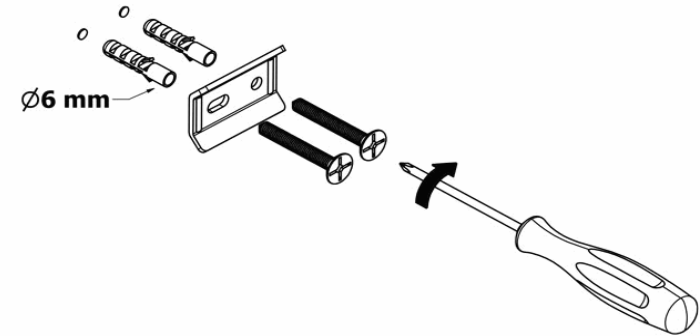

Product Description

Line: Enigma

Type: Single Towel Rail 60cm

Code: 26104

Metal: Brass

Product Photo

Mounting Instructions

1

2

3

Technical Sheet

KATSIERIS BROS S.A.

Industry Bathroom accessories, Design & Manufacturing, Koropi Industrial Region, Loc: Poka 194 00, Koropi P.O. 27. Athens-Greece T:+30 210 6627 500
info@sanco.gr, www.sanco.gr