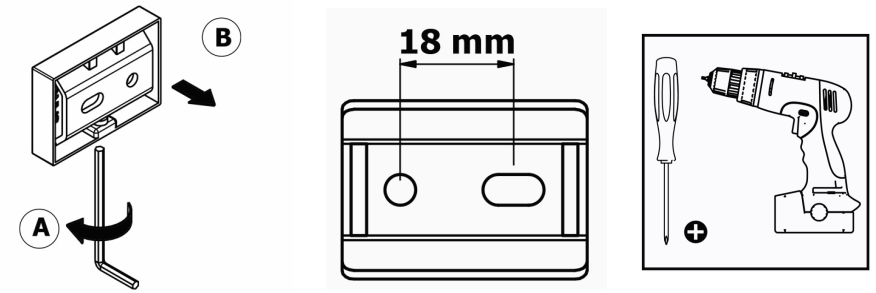

Product Description

Line: Enigma

Type: Single Towel Rail 60cm

Code: 26104

Metal: Brass

Product Photo

Mounting Instructions

1

2