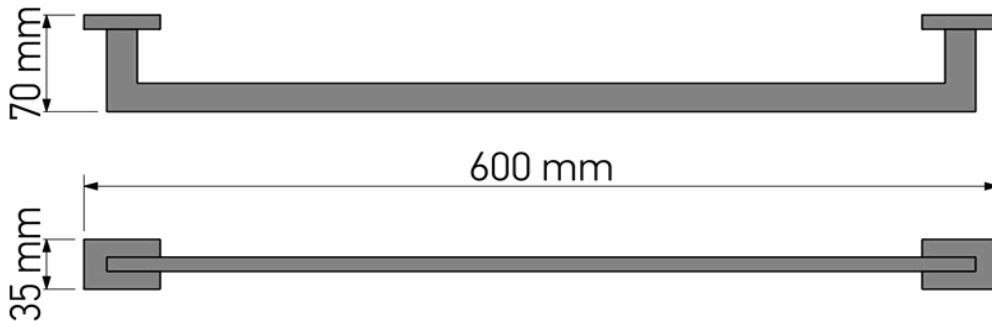

Technical Sheet

KATSIERIS BROS S.A.

Industry Bathroom accessories, Design & Manufacturing, Koropi Industrial Region, Loc: Poka 194 00, Koropi P.O. 27. Athens-Greece T:+30 210 6627 500
info@sanco.gr, www.sanco.gr