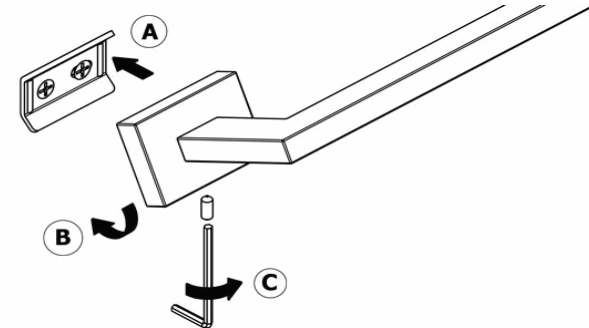

Product Description

Line: Enigma

Type: Single Towel Rail 60cm

Code: 26104

Metal: Brass

Product Photo

Mounting Instructions

1

2

3

Technical Sheet

KATSIERIS BROS S.A.

Industry Bathroom accessories, Design & Manufacturing, Koropi Industrial Region, Loc: Poka 194 00, Koropi P.O. 27. Athens-Greece T:+30 210 6627 500
info@sanco.gr, www.sanco.gr