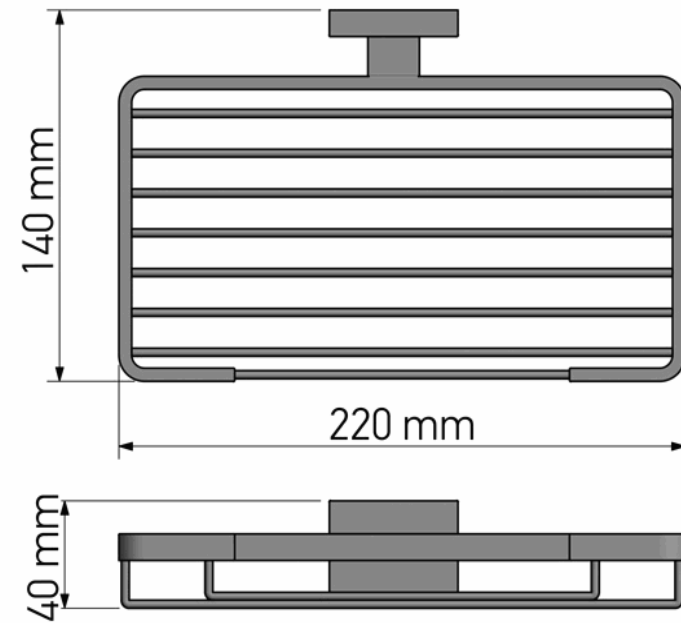

Technical Sheet

Finishing : Chrome
Metal : Brass

KATSIERIS BROS S.A.

Industry Bathroom accessories, Design & Manufacturing, Koropi Industrial Region, Loc: Poka 194 00, Koropi P.O. 27. Athens-Greece T:+30 210 6627 500, F:+30 210 6626 830
info@sanco.gr, www.sanco.gr

Environmental Management System
EAOT EN ISO 14001:2004
Cert. No 144/1/2010