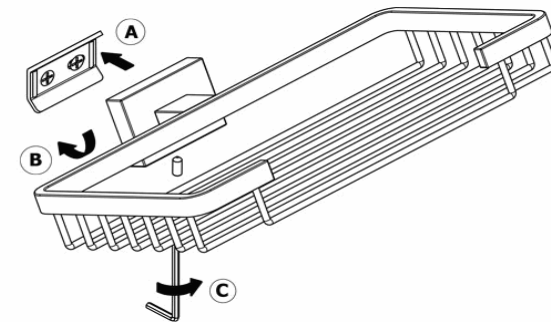

Product Description

Line: Enigma

Type: Sponge Dish

Code: 26103

Metal: Brass

Product Photo

Mounting Instructions

1

2

3

Technical Sheet

KATSIERIS BROS S.A.

Industry Bathroom accessories, Design & Manufacturing, Koropi Industrial Region, Loc: Poka 194 00, Koropi P.O. 27. Athens-Greece T:+30 210 6627 500
info@sanco.gr, www.sanco.gr