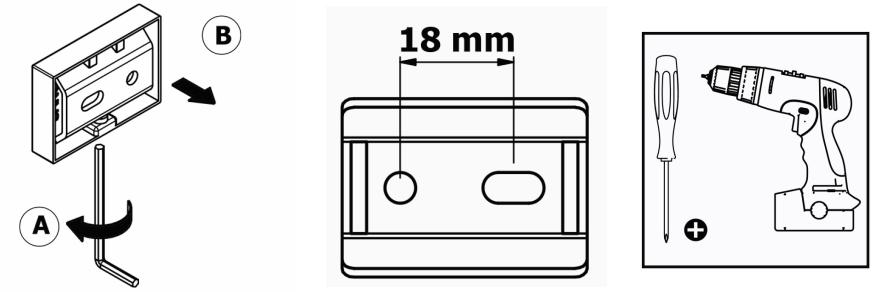

Product Description

Line: Enigma

Type: Sponge Dish

Code: 26103

Metal: Brass

Product Photo

Mounting Instructions

1

2