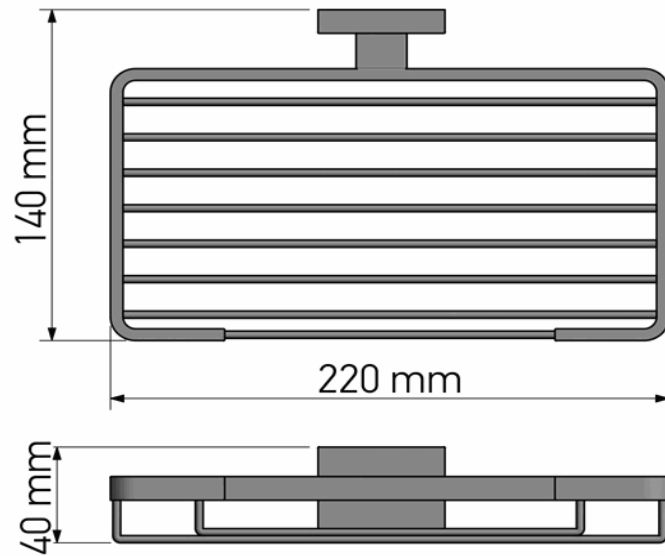

Technical Sheet

KATSIERIS BROS S.A.

Industry Bathroom accessories, Design & Manufacturing, Koropi Industrial Region, Loc: Poka 194 00, Koropi P.O. 27. Athens-Greece T:+30 210 6627 500
info@sanco.gr, www.sanco.gr