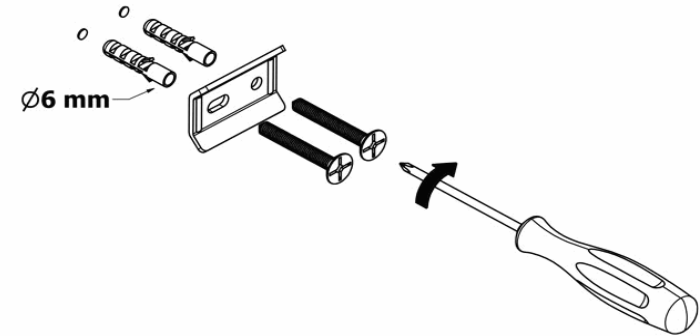

Product Description

Line: Enigma

Type: Sponge Dish

Code: 26103

Metal: Brass

Product Photo

Mounting Instructions

1

2

3

Technical Sheet

KATSIERIS BROS S.A.

Industry Bathroom accessories, Design & Manufacturing, Koropi Industrial Region, Loc: Poka 194 00, Koropi P.O. 27. Athens-Greece T:+30 210 6627 500
info@sanco.gr, www.sanco.gr