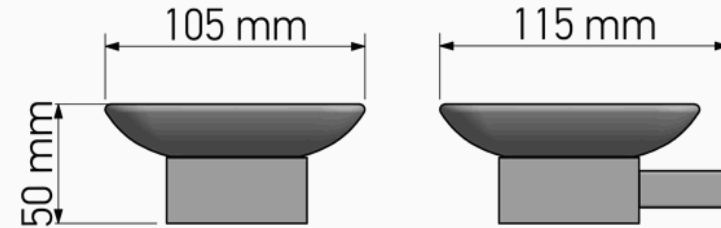

Technical Sheet

Finishing : Chrome
Metal : Brass

KATSIERIS BROS S.A.

Industry Bathroom accessories, Design & Manufacturing, Koropi Industrial Region, Loc: Poka 194 00, Koropi P.O. 27. Athens-Greece T:+30 210 6627 500, F:+30 210 6626 830
info@sanco.gr, www.sanco.gr

Environmental Management System
EAOT EN ISO 14001:2004
Cert. No 144/1/2010