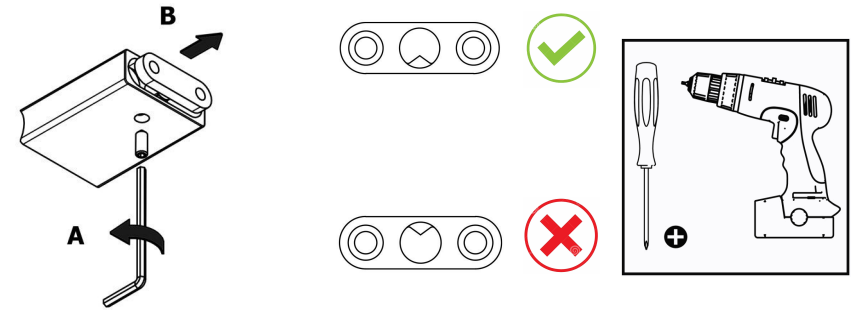

Product Description

Line: Enigma

Type: Soap Dish wall Mounted

Code: 26102

Metal: Brass

Product Photo

Mounting Instructions

1

2