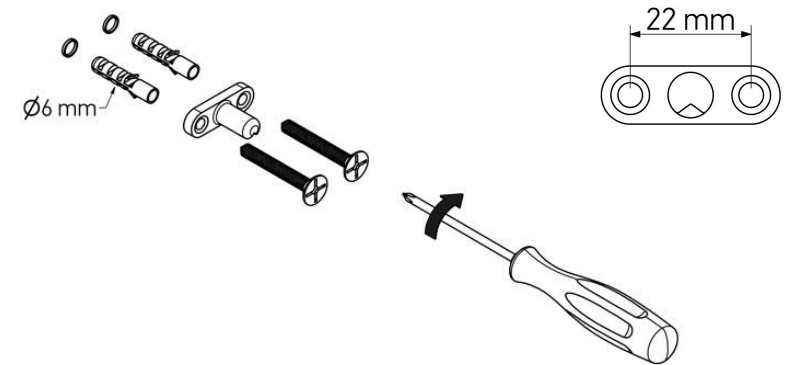

Product Description

Line: Enigma

Type: Soap Dish wall Mounted

Code: 26102

Metal: Brass

Product Photo

Mounting Instructions

1

2

3

Technical Sheet

KATSIERIS BROS S.A.

Industry Bathroom accessories, Design & Manufacturing, Koropi Industrial Region, Loc: Poka 194 00, Koropi P.O. 27. Athens-Greece T:+30 210 6627 500
info@sanco.gr, www.sanco.gr