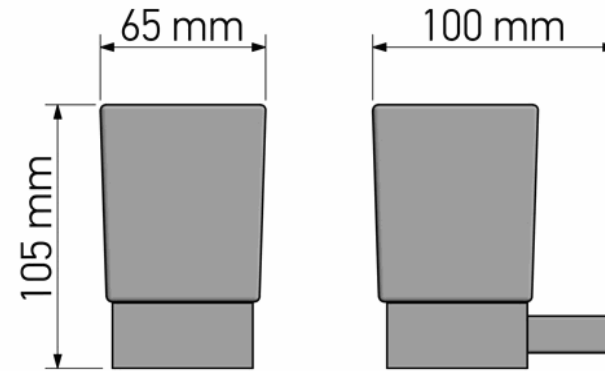

Technical Sheet

Finishing : Chrome
Metal : Brass

KATSIERIS BROS S.A.

Industry Bathroom accessories, Design & Manufacturing, Koropi Industrial Region, Loc: Poka 194 00, Koropi P.O. 27. Athens-Greece T:+30 210 6627 500, F:+30 210 6626 830
info@sanco.gr, www.sanco.gr

Environmental Management System
EAOT EN ISO 14001:2004
Cert. No 144/1/2010