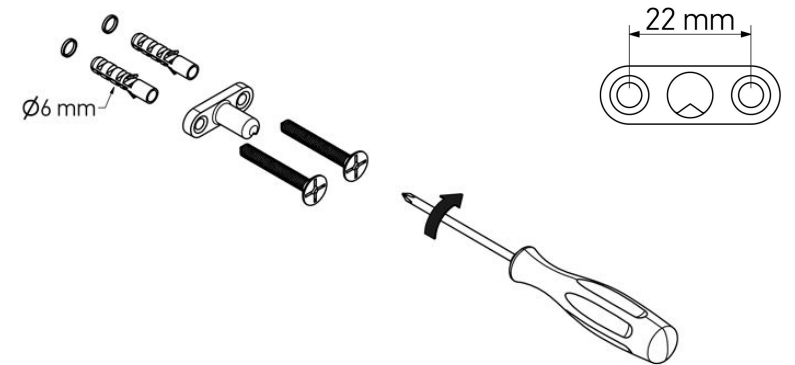

Product Description

Line: Enigma

Type: Glass Holder wall Mounted

Code: 26101

Metal: Brass

Product Photo

Mounting Instructions

1

2

3

Technical Sheet

KATSIERIS BROS S.A.

Industry Bathroom accessories, Design & Manufacturing, Koropi Industrial Region, Loc: Poka 194 00, Koropi P.O. 27. Athens-Greece T:+30 210 6627 500
info@sanco.gr, www.sanco.gr