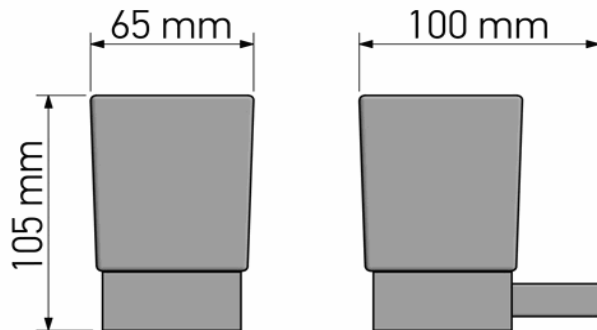

Technical Sheet

KATSIERIS BROS S.A.

Industry Bathroom accessories, Design & Manufacturing, Koropi Industrial Region, Loc: Poka 194 00, Koropi P.O. 27. Athens-Greece T:+30 210 6627 500
info@sanco.gr, www.sanco.gr