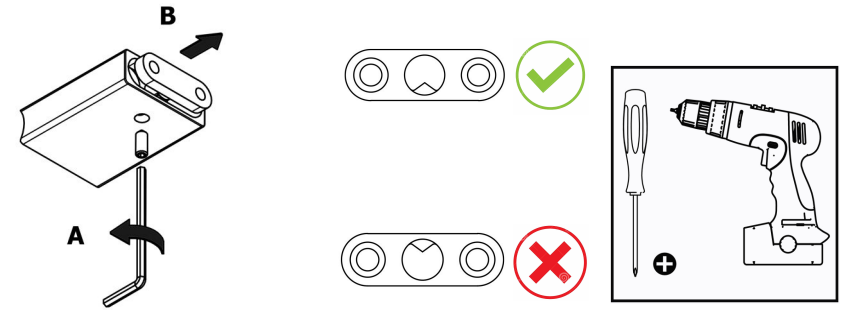

Product Description

Line: Enigma

Type: Glass Holder wall Mounted

Code: 26101

Metal: Brass

Product Photo

Mounting Instructions

1

2