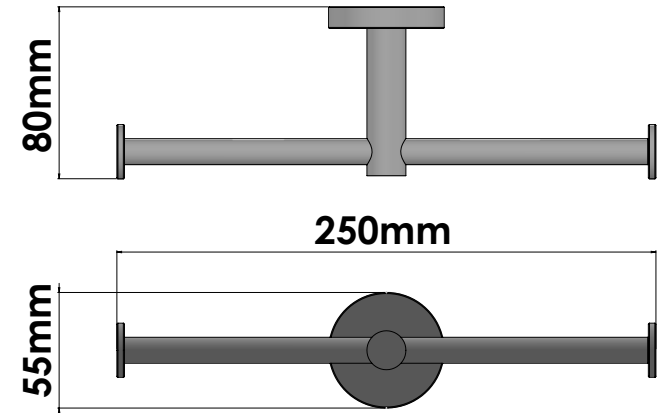

Product Description

Line Ergon
 Type Double Toilet Roll Holder
 Code 25926-A03

Technical Sheet

Finishing Chrome
 Metal Brass

KATSIERIS BROS S.A.

Industry Bathroom accessories, Design & Manufacturing, Koropi Industrial Region, Loc: Poka 194 00, Koropi P.O. 27. Athens-Greece T:+30 210 6627 500, info@sanco.gr, www.sanco.gr