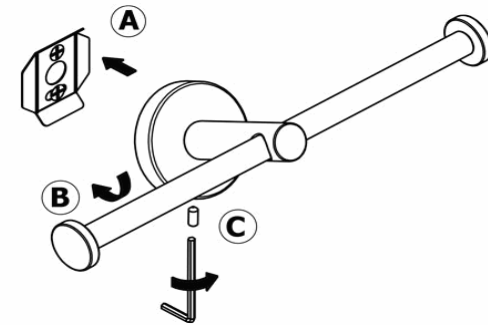

Product Description

Line: Ergon Project

Type: Double Toilet Roll Holder

Code: 25926

Metal: Brass

Product Photo

Mounting Instructions

1

2

3

Technical Sheet

KATSIERIS BROS S.A.

Industry Bathroom accessories, Design & Manufacturing, Koropi Industrial Region, Loc: Poka 194 00, Koropi P.O. 27. Athens-Greece T:+30 210 6627 500, F:+30 210 6626 830
info@sanco.gr, www.sanco.gr