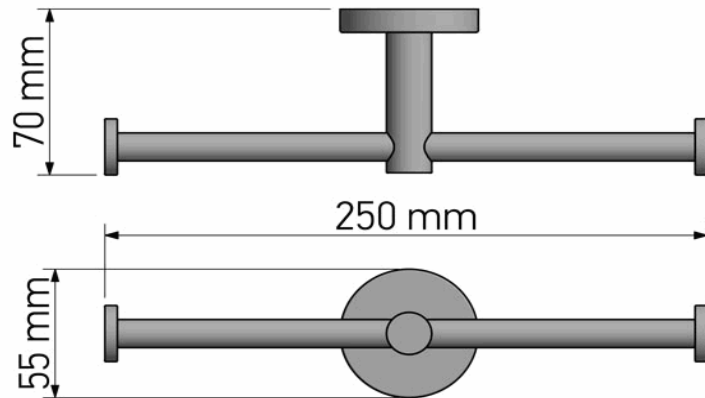

Technical Sheet

KATSIERIS BROS S.A.

Industry Bathroom accessories, Design & Manufacturing, Koropi Industrial Region, Loc: Poka 194 00, Koropi P.O. 27. Athens-Greece T:+30 210 6627 500, F:+30 210 6626 830
info@sanco.gr, www.sanco.gr