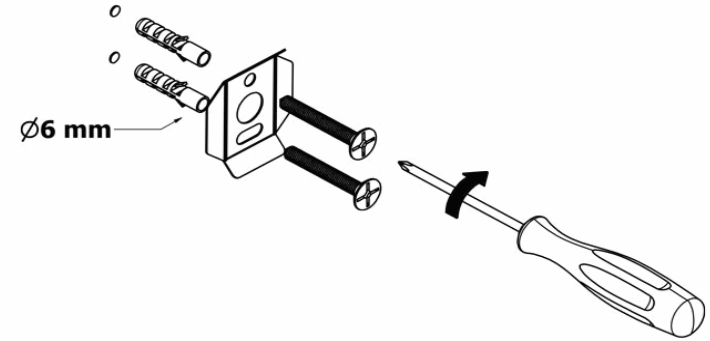

Product Description

Line: Ergon Project

Type: Double Toilet Roll Holder

Code: 25926

Metal: Brass

Product Photo

Mounting Instructions

1

2

3

Technical Sheet

KATSIERIS BROS S.A.

Industry Bathroom accessories, Design & Manufacturing, Koropi Industrial Region, Loc: Poka 194 00, Koropi P.O. 27. Athens-Greece T:+30 210 6627 500, F:+30 210 6626 830
info@sanco.gr, www.sanco.gr