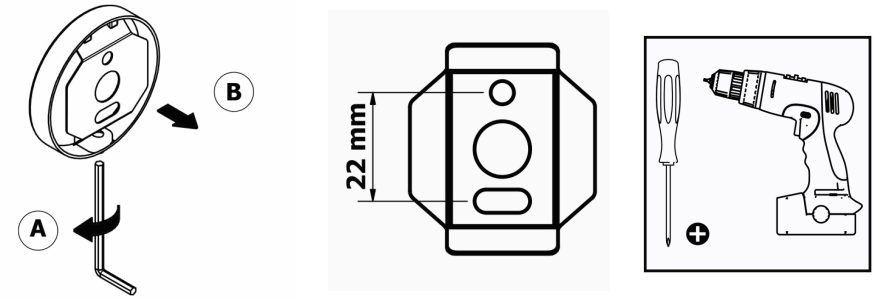

Product Description

Line: Ergon Project

Type: Double Toilet Roll Holder

Code: 25926

Metal: Brass

Product Photo

Mounting Instructions

1