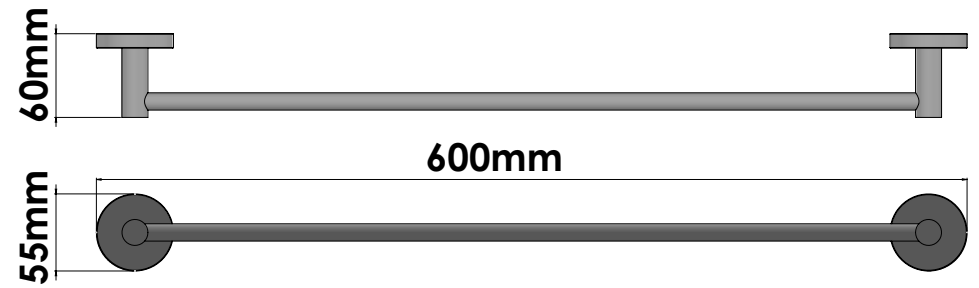

Product Description

Line Ergon
 Type Single Towel Rail (60cm)
 Code 25904-A03

Technical Sheet

Finishing Chrome
 Metal Brass

KATSIERIS BROS S.A.

Industry Bathroom accessories, Design & Manufacturing, Koropi Industrial Region, Loc: Poka 194 00, Koropi P.O. 27. Athens-Greece T:+30 210 6627 500, info@sanco.gr, www.sanco.gr