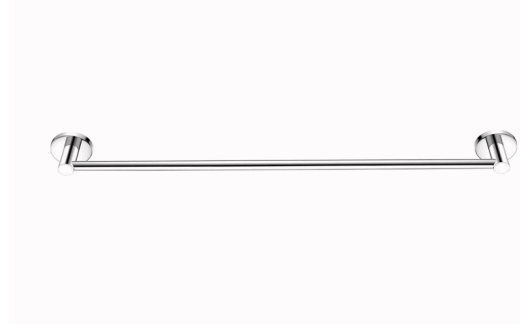

Product Description

Line: Ergon Project

Type: Single Towel Rail 60cm

Code: 25904

Metal: Brass

Product Photo