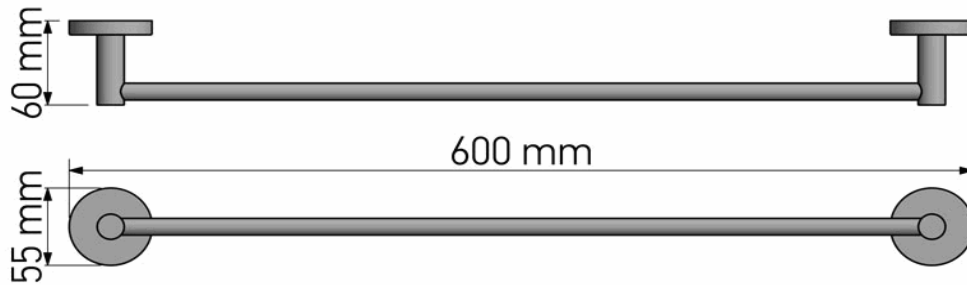

Technical Sheet

KATSIERIS BROS S.A.

Industry Bathroom accessories, Design & Manufacturing, Koropi Industrial Region, Loc: Poka 194 00, Koropi P.O. 27. Athens-Greece T:+30 210 6627 500, F:+30 210 6626 830
info@sanco.gr, www.sanco.gr