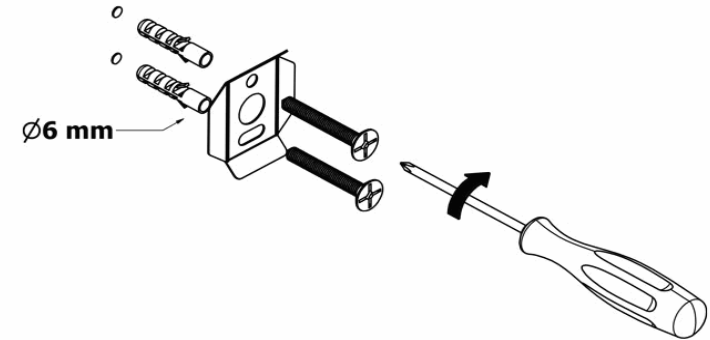

Product Description

Line: Ergon Project

Type: Single Towel Rail 60cm

Code: 25904

Metal: Brass

Product Photo

Mounting Instructions

1

2

3

Technical Sheet

KATSIERIS BROS S.A.

Industry Bathroom accessories, Design & Manufacturing, Koropi Industrial Region, Loc: Poka 194 00, Koropi P.O. 27. Athens-Greece T:+30 210 6627 500, F:+30 210 6626 830
info@sanco.gr, www.sanco.gr