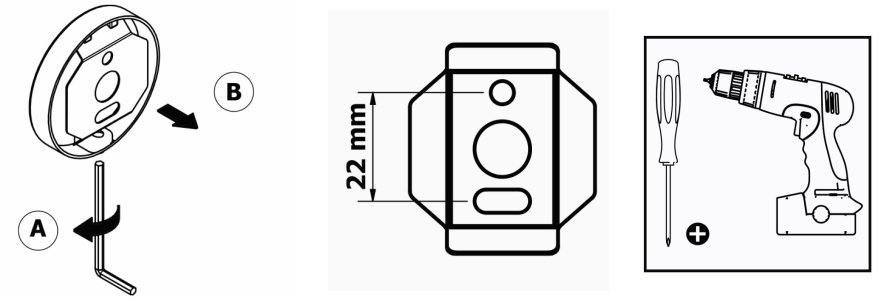

Mounting Instructions

1

2