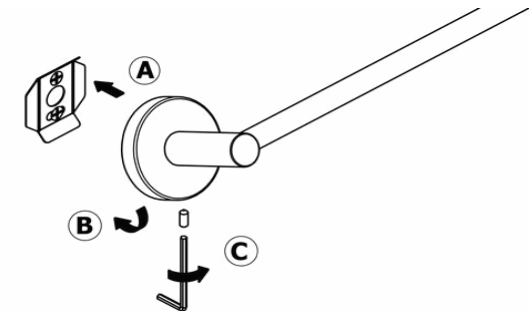

Product Description

Line: Ergon Project

Type: Single Towel Rail 60cm

Code: 25904

Metal: Brass

Product Photo

Mounting Instructions

1

2

3

Technical Sheet

KATSIERIS BROS S.A.

Industry Bathroom accessories, Design & Manufacturing, Koropi Industrial Region, Loc: Poka 194 00, Koropi P.O. 27. Athens-Greece T:+30 210 6627 500, F:+30 210 6626 830
info@sanco.gr, www.sanco.gr