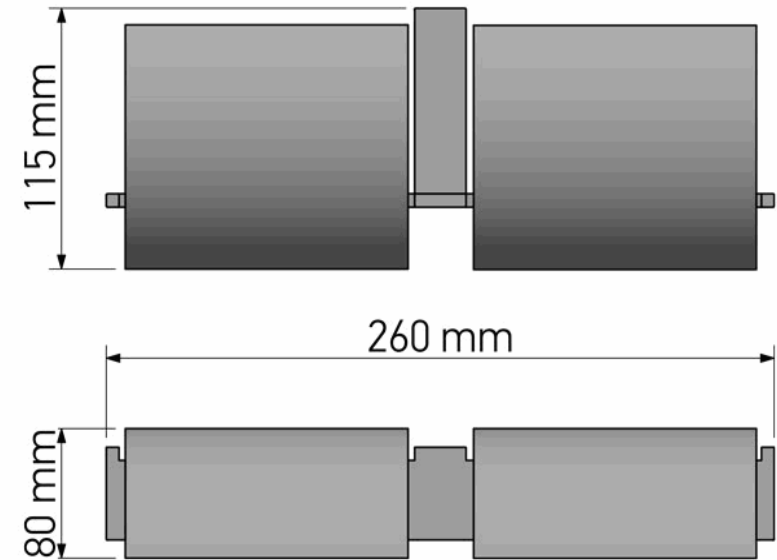

Technical Sheet

Finishing : Chrome
Metal : Brass

KATSIERIS BROS S.A.

Industry Bathroom accessories, Design & Manufacturing, Koropi Industrial Region, Loc: Poka 194 00, Koropi P.O. 27. Athens-Greece T:+30 210 6627 500, F:+30 210 6626 830
info@sanco.gr, www.sanco.gr

Environmental Management System
EAOT EN ISO 14001:2004
Cert. No 144/1/2010