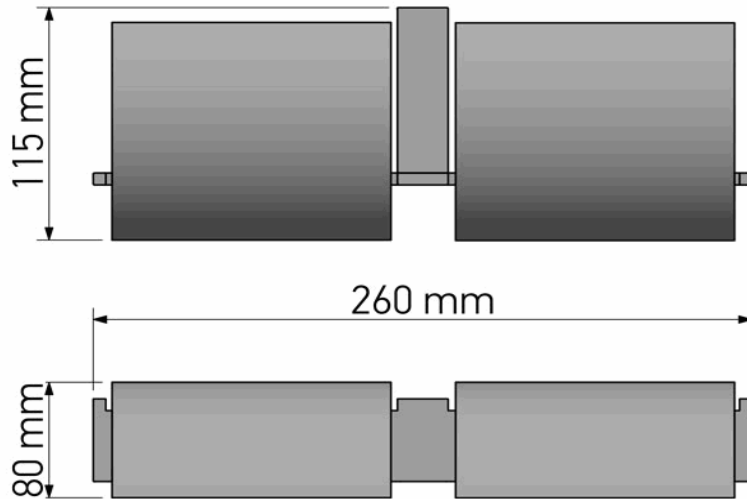

Technical Sheet

KATSIERIS BROS S.A.

Industry Bathroom accessories, Design & Manufacturing, Koropi Industrial Region, Loc: Poka 194 00, Koropi P.O. 27. Athens-Greece T:+30 210 6627 500
info@sanco.gr, www.sanco.gr