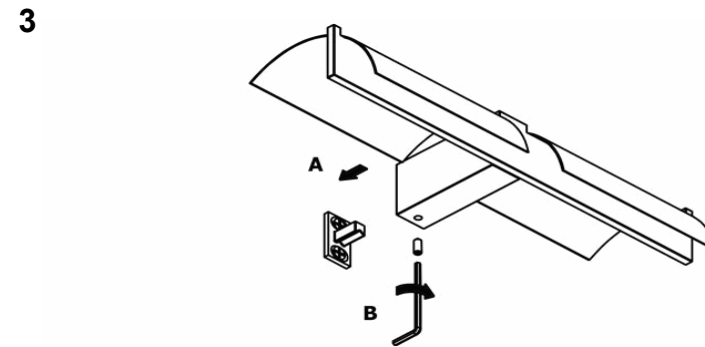

Product Description

Line: Allegory

Type: Double Toilet Roll Holder with cover

Code: 25627

Metal: Brass

Product Photo

Mounting Instructions