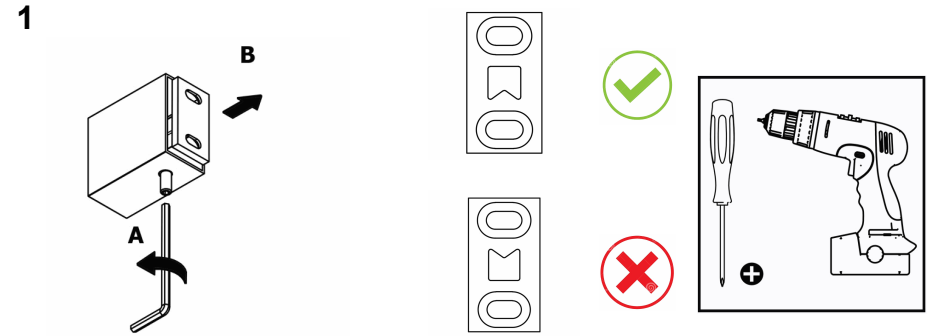

Product Description

Line: Allegory

Type: Double Toilet Roll Holder with cover

Code: 25627

Metal: Brass

Product Photo

Mounting Instructions