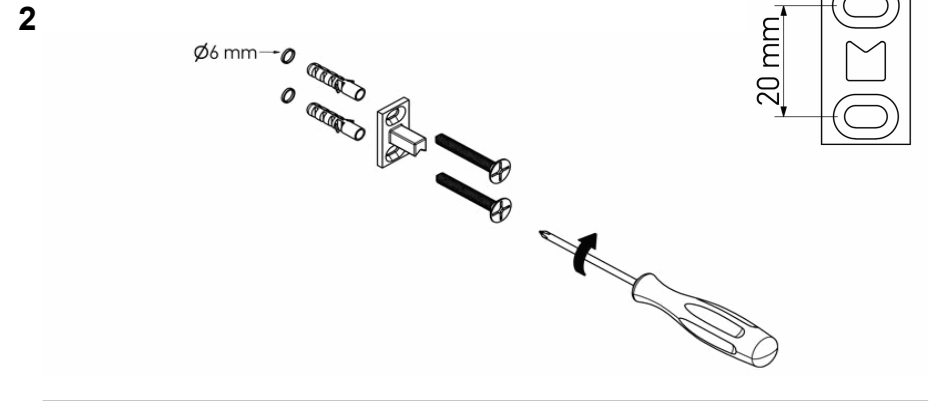

Product Description

Line: Allegory

Type: Double Toilet Roll Holder with cover

Code: 25627

Metal: Brass

Product Photo

Mounting Instructions