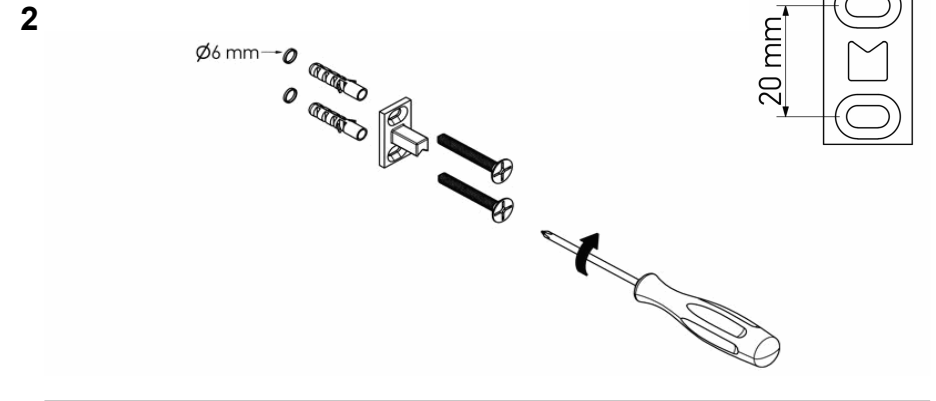

Product Description

Line: Allegory

Type: Double Toilet Roll Holder

Code: 25626

Metal: Brass

Product Photo

Mounting Instructions