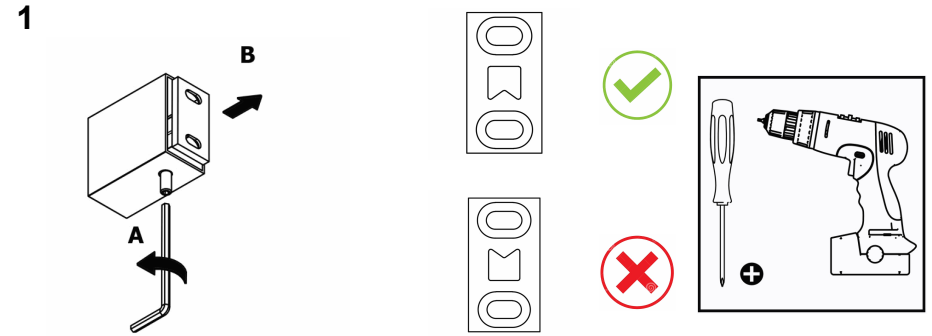

Product Description

Line: Allegory

Type: Double Toilet Roll Holder

Code: 25626

Metal: Brass

Product Photo

Mounting Instructions