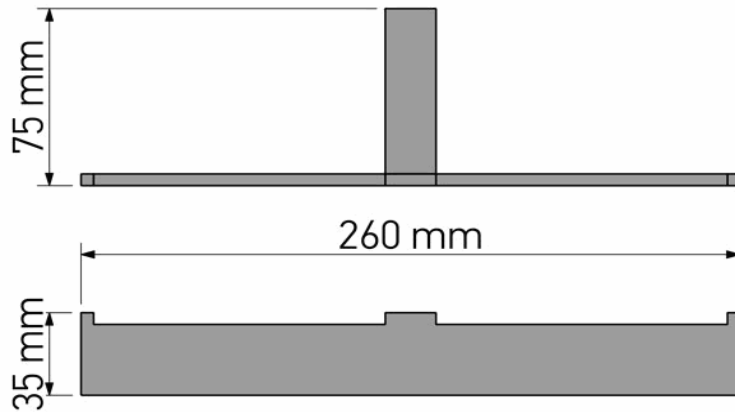

Technical Sheet

KATSIERIS BROS S.A.

Industry Bathroom accessories, Design & Manufacturing, Koropi Industrial Region, Loc: Poka 194 00, Koropi P.O. 27. Athens-Greece T:+30 210 6627 500
info@sanco.gr, www.sanco.gr