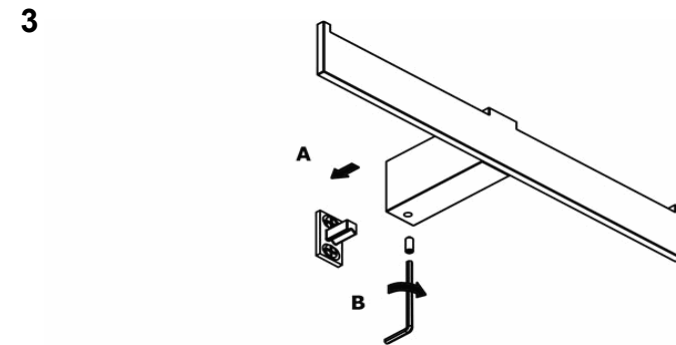

Product Description

Line: Allegory

Type: Double Toilet Roll Holder

Code: 25626

Metal: Brass

Product Photo

Mounting Instructions