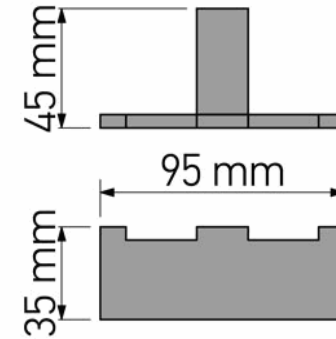

Product Description

Line : Allegory
Type : Double Bath Robe Hook
Code : 25618

Technical Sheet

Finishing : Chrome
Metal : Brass

KATSIERIS BROS S.A.

Industry Bathroom accessories, Design & Manufacturing, Koropi Industrial Region, Loc: Poka 194 00, Koropi P.O. 27. Athens-Greece T:+30 210 6627 500, F:+30 210 6626 830
info@sanco.gr, www.sanco.gr

Environmental Management System
EAOT EN ISO 14001:2004
Cert. No 144/Γ/2010