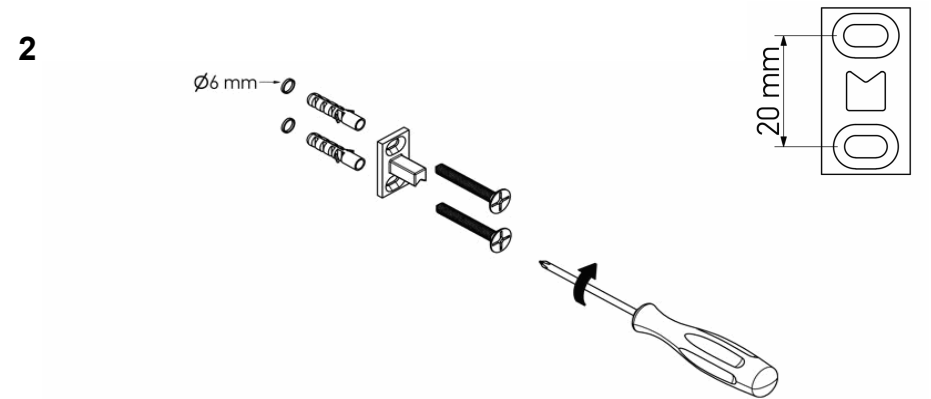

Product Description

Line: Allegory

Type: Double Bath Robe Hook

Code: 25618

Metal: Brass

Product Photo

Mounting Instructions