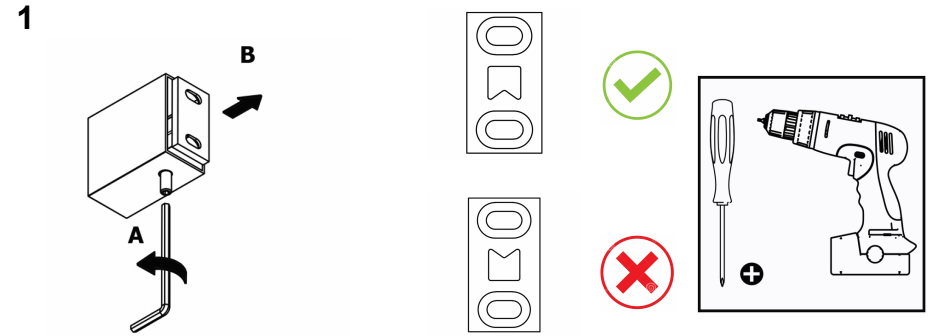

Product Description

Line: Allegory

Type: Double Bath Robe Hook

Code: 25618

Metal: Brass

Product Photo

Mounting Instructions