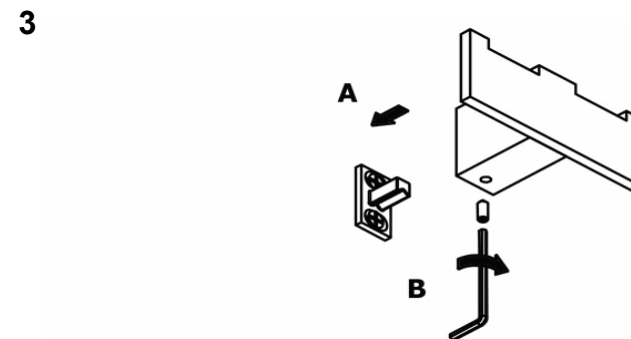

Product Description

Line: Allegory

Type: Double Bath Robe Hook

Code: 25618

Metal: Brass

Product Photo

Mounting Instructions