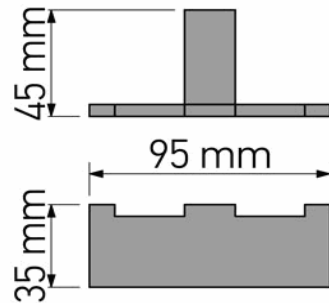

Technical Sheet

KATSIERIS BROS S.A.

Industry Bathroom accessories, Design & Manufacturing, Koropi Industrial Region, Loc: Poka 194 00, Koropi P.O. 27. Athens-Greece T:+30 210 6627 500
info@sanco.gr, www.sanco.gr

Environmental Management System
EAOT EN ISO 14001:2004
Cert. No 144/1/2010