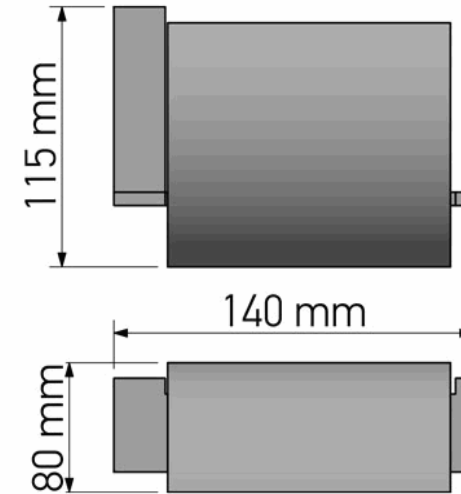

Technical Sheet

Finishing : Chrome
Metal : Brass

KATSIERIS BROS S.A.

Industry Bathroom accessories, Design & Manufacturing, Koropi Industrial Region, Loc: Poka 194 00, Koropi P.O. 27. Athens-Greece T:+30 210 6627 500, F:+30 210 6626 830
info@sanco.gr, www.sanco.gr

Environmental Management System
EAOT EN ISO 14001:2004
Cert. No 144/1/2010