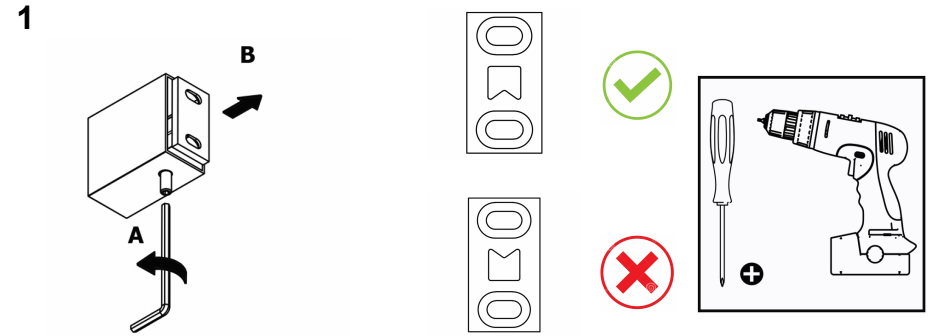

Product Description

Line: Allegory

Type: Toilet Roll Holder with cover

Code: 25617

Metal: Brass

Product Photo

Mounting Instructions