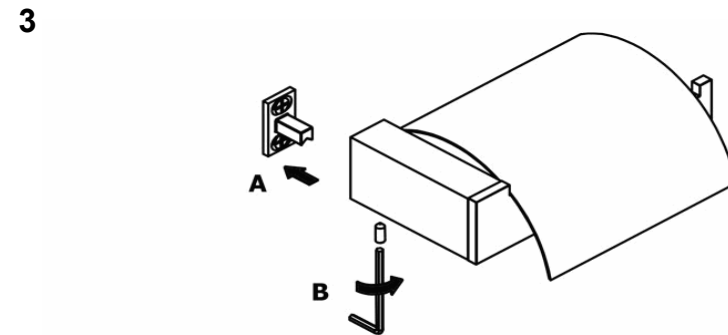

Product Description

Line: Allegory

Type: Toilet Roll Holder with cover

Code: 25617

Metal: Brass

Product Photo

Mounting Instructions