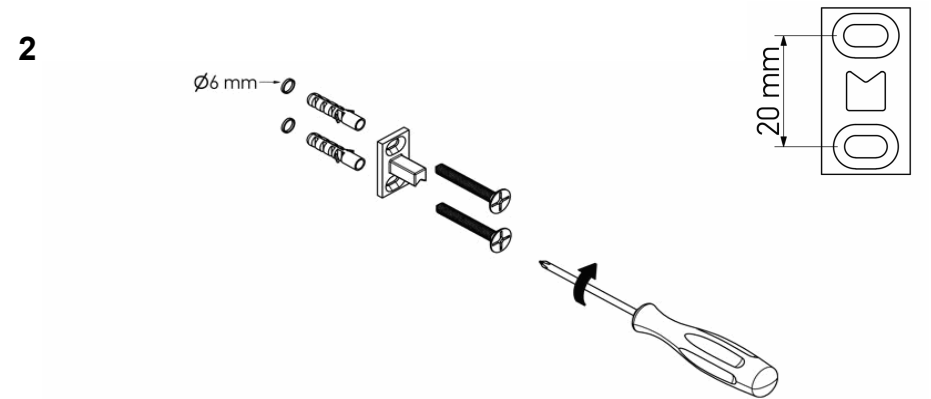

Product Description

Line: Allegory

Type: Toilet Roll Holder with cover

Code: 25617

Metal: Brass

Product Photo

Mounting Instructions