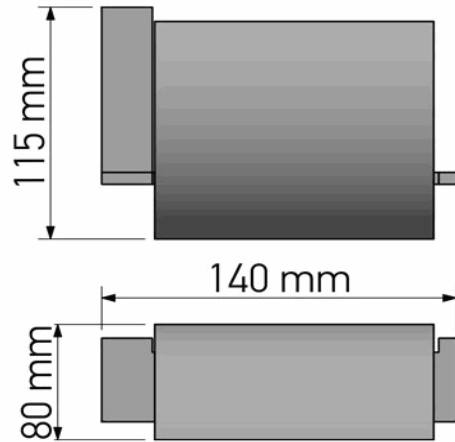

Technical Sheet

KATSIERIS BROS S.A.

Industry Bathroom accessories, Design & Manufacturing, Koropi Industrial Region, Loc: Poka 194 00, Koropi P.O. 27. Athens-Greece T:+30 210 6627 500
info@sanco.gr, www.sanco.gr

Environmental Management System
EAOT EN ISO 14001:2004
Cert. No 144/1/2010