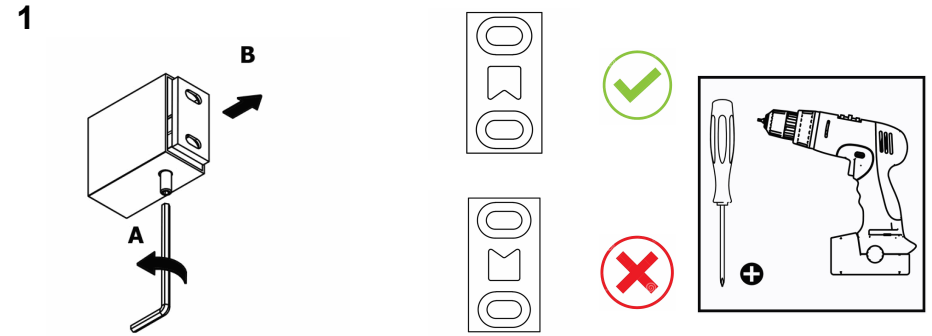

Product Description

Line: Allegory
Type: Bath Robe Hook
Code: 25608
Metal: Brass

Product Photo

Mounting Instructions