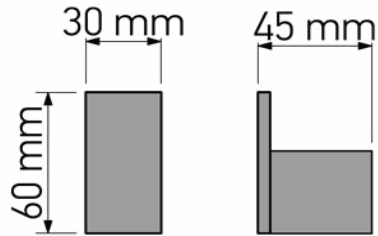

Technical Sheet

KATSIERIS BROS S.A.

Industry Bathroom accessories, Design & Manufacturing, Koropi Industrial Region, Loc: Poka 194 00, Koropi P.O. 27. Athens-Greece T:+30 210 6627 500
info@sanco.gr, www.sanco.gr