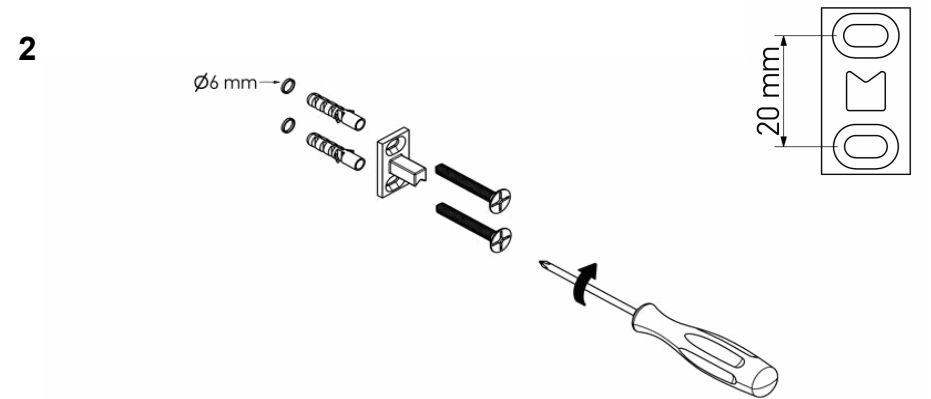

Product Description

Line: Allegory
Type: Bath Robe Hook
Code: 25608
Metal: Brass

Product Photo

Mounting Instructions