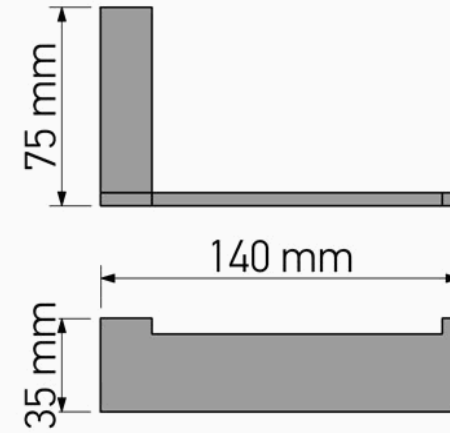

Technical Sheet

Finishing : Chrome
Metal : Brass

KATSIERIS BROS S.A.

Industry Bathroom accessories, Design & Manufacturing, Koropi Industrial Region, Loc: Poka 194 00, Koropi P.O. 27. Athens-Greece T:+30 210 6627 500, F:+30 210 6626 830
info@sanco.gr, www.sanco.gr

Environmental Management System
EAOT EN ISO 14001:2004
Cert. No 144/1/2010